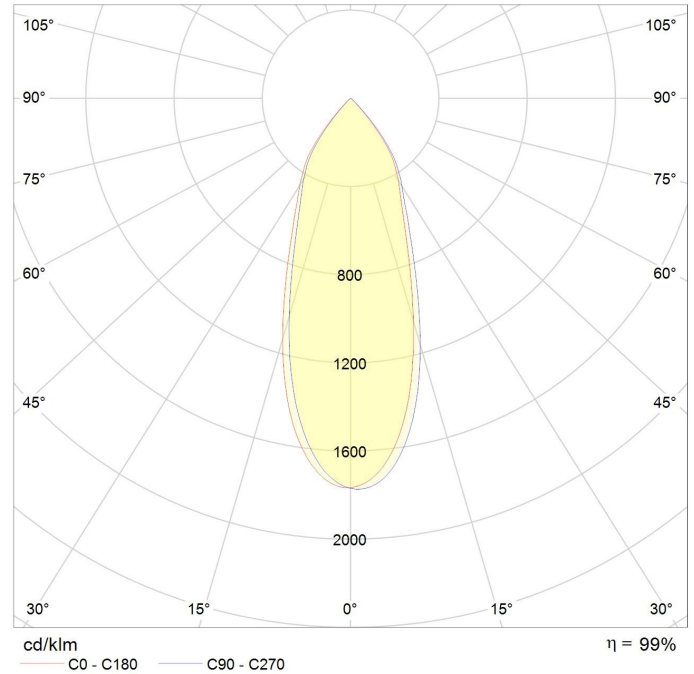

LIGHTING CHARACTERISTICS

Light color	2700K/3000K/4000K
	DW : (dim to warm) (1800 - 3000K)
Lumen output	2700K: 820 lm
	3000K: 886 lm
	4000K: 1047 lm
Beam angle	2700K: 25°/40°
	3000K: 25°/40°
	4000K: 40°
	DW: 40°
CRI	RA90+
LEDtype	CREE
Lifetime	L80B10 50000h
SDCM	3
Flux Code	25°: 97 100 100 100 100
	40°: 96 100 100 100 100

CEXE11 - beam angle 25°

CEXE11 - beam angle 40°

PRODUCTTYPE	POWER	LIGHT COLOR	BEAM ANGLE	COLOR OUTERRING	COLOR INNERRING
EE- CEXE(A)	11	/ 27	- 25	B	B
CONCEPT E EXTREME EDGE (ADJUSTABLE)	WATT	KELVIN	°	BLACK/WHITE	BLACK/WHITE /GOLD