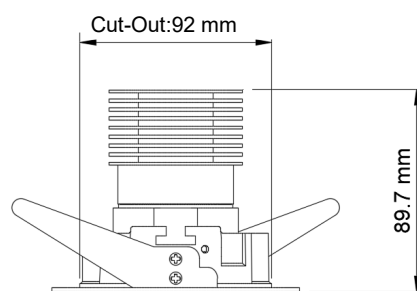

CONCEPT E

Extreme edge

E-CEXE 11

11W

2700K/3000K
4000K/DW

1047 lm

25°/40°

dimmable
TRIAC

TECHNICAL FEATURES

Power	11W
Input volt	220-240 Vac
Driver	Built-out Sec: DC 20-43V, 250mA
Dimmable	Triac, optional Dali
IP rating	40
Max. amb. Temp.	45°C

MEASUREMENTS AND MATERIAL FEATURES

Measurements	φ115x89.7 mm
Material	aluminium
Color outerring	black/white
Color innerring	black/white/gold
Adjustable	Optional

LIGHTING CHARACTERISTICS

Light color	2700K/3000K/4000K
	DW : (dim to warm) (1800 - 3000K)
Lumen output	2700K: 820 lm
	3000K: 886 lm
	4000K: 1047 lm
Beam angle	2700K: 25°/40°
	3000K: 25°/40°
	4000K: 40°
	DW: 40°
CRI	RA90+
LEDtype	CREE
Lifetime	L80B10 50000h
SDCM	3
Flux Code	25°: 97 100 100 100 100
	40°: 96 100 100 100 100