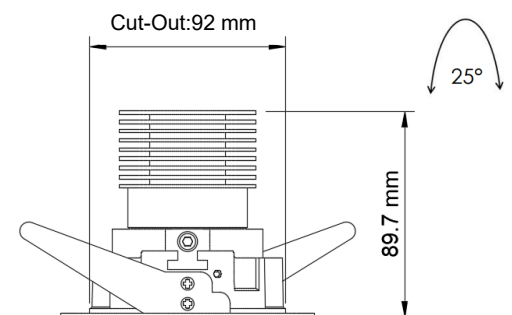

CONCEPT E

Extreme edge

E-CEXE 11

11W

2700K/3000K
4000K/DW

1047 lm

25°/40°

dimmable
TRIAC

TECHNICAL FEATURES

Power	11W
Input volt	220-240 Vac
Driver	Built-out Sec: DC 20-43V, 250mA
Dimmable	Triac, optional Dali
IP rating	40
Max. amb. Temp.	45°C

MEASUREMENTS AND MATERIAL FEATURES

Measurements	φ115x89.7 mm
Material	aluminium
Color outerring	black/white
Color innerring	black/white/gold
Adjustable	Optional

LIGHTING CHARACTERISTICS

Light color	2700K/3000K/4000K
	DW : (dim to warm) (1800 - 3000K)
Lumen output	2700K: 820 lm
	3000K: 886 lm
	4000K: 1047 lm
Beam angle	2700K: 25°/40°
	3000K: 25°/40°
	4000K: 40°
	DW: 40°
CRI	RA90+
LEDtype	CREE
Lifetime	L80B10 50000h
SDCM	3
Flux Code	25°: 97 100 100 100 100
	40°: 96 100 100 100 100