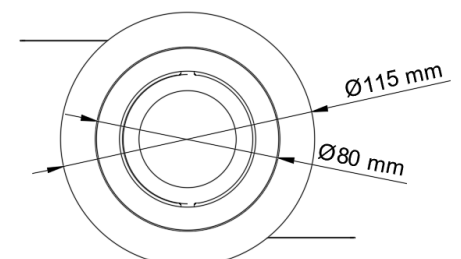

TECHNICAL FEATURES

Power	11W
Input volt	220-240 Vac
Driver	Built-out Sec: DC 20-43V, 250mA
Dimmable	Triac, optional Dali
IP rating	40
Max. amb. Temp.	45°C

MEASUREMENTS AND MATERIAL FEATURES

Measurements	φ115x89.7 mm
Material	aluminium
Color outerring	black/white
Color innerring	black/white/gold
Adjustable	Optional

LIGHTING CHARACTERISTICS

Light color	2700K/3000K/4000K
	DW : (dim to warm) (1800 - 3000K)
Lumen output	2700K: 820 lm
	3000K: 886 lm
	4000K: 1047 lm
Beam angle	2700K: 25°/40°
	3000K: 25°/40°
	4000K: 40°
	DW: 40°
CRI	RA90+
LEDtype	CREE
Lifetime	L80B10 50000h
SDCM	3
Flux Code	25°: 97 100 100 100 100
	40°: 96 100 100 100 100

CEXE11 - beam angle 25°

CEXE11 - beam angle 40°

PRODUCTTYPE	POWER	LIGHT COLOR	BEAM ANGLE	COLOR OUTERRING	COLOR INNERRING
EE- CEXE(A)	11	/ 27	- 25	B	B
CONCEPT E EXTREME EDGE (ADJUSTABLE)	WATT	KELVIN	°	BLACK/WHITE	BLACK/WHITE /GOLD