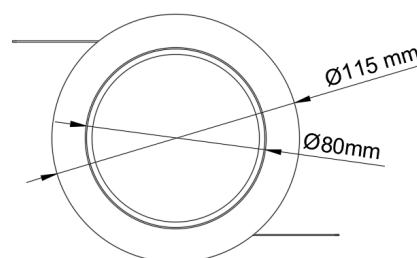

TECHNICAL FEATURES

Power	11W
Input volt	220-240 Vac
Driver	Built-out Sec: DC 20-43V, 250mA
Dimmable	Triac, optional Dali
IP rating	40
Max. amb. Temp.	45°C

MEASUREMENTS AND MATERIAL FEATURES

Measurements	φ115x89.7 mm
Material	aluminium
Color outerring	black/white
Color innerring	black/white/gold
Adjustable	Optional

LIGHTING CHARACTERISTICS

Light color	2700K/3000K/4000K
	DW : (dim to warm) (1800 - 3000K)
Lumen output	2700K: 820 lm
	3000K: 886 lm
	4000K: 1047 lm
Beam angle	2700K: 25°/40°
	3000K: 25°/40°
	4000K: 40°
	DW: 40°
CRI	RA90+
LEDtype	CREE
Lifetime	L80B10 50000h
SDCM	3
Flux Code	25°: 97 100 100 100 100
	40°: 96 100 100 100 100

CEXE11 - beam angle 25°

CEXE11 - beam angle 40°

PRODUCTTYPE	POWER	LIGHT COLOR	BEAM ANGLE	COLOR OUTERRING	COLOR INNERRING
EE- CEXE(A)	11	/ 27	- 25	B	B
CONCEPT E EXTREME EDGE (ADJUSTABLE)	WATT	KELVIN	°	BLACK/WHITE	BLACK/WHITE /GOLD