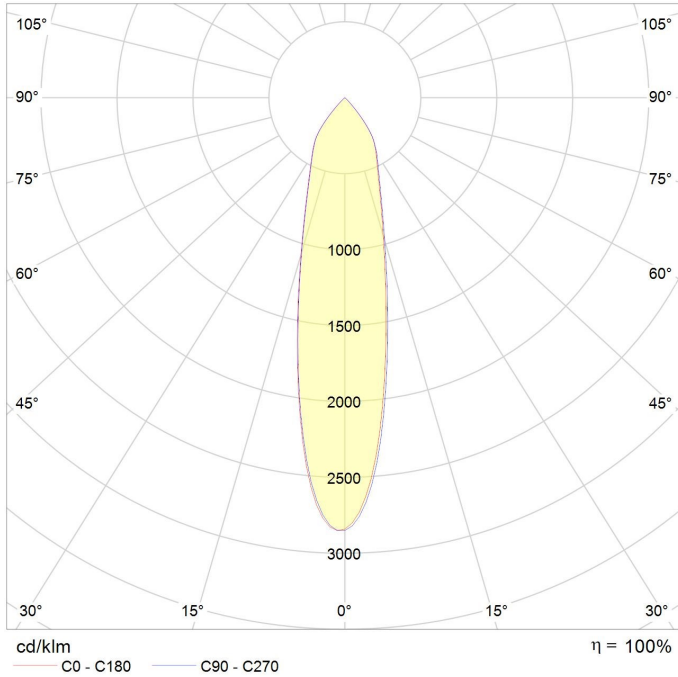

CONCEPT E

Extreme edge

E-CEXE 11

11W

2700K/3000K
4000K/DW

1047 lm

25°/40°

dimmable
TRIAC

TECHNICAL FEATURES

Power	11W
Input volt	220-240 Vac
Driver	Built-out Sec: DC 20-43V, 250mA
Dimmable	Triac, optional Dali
IP rating	40
Max. amb. Temp.	45°C

MEASUREMENTS AND MATERIAL FEATURES

Measurements	φ115x89.7 mm
Material	aluminium
Color outerring	black/white
Color innerring	black/white/gold
Adjustable	Optional

LIGHTING CHARACTERISTICS

Light color	2700K/3000K/4000K
	DW : (dim to warm) (1800 - 3000K)
Lumen output	2700K: 820 lm
	3000K: 886 lm
	4000K: 1047 lm
Beam angle	2700K: 25°/40°
	3000K: 25°/40°
	4000K: 40°
	DW: 40°
CRI	RA90+
LEDtype	CREE
Lifetime	L80B10 50000h
SDCM	3
Flux Code	25°: 97 100 100 100 100
	40°: 96 100 100 100 100

CEXE11 - beam angle 25°

CEXE11 - beam angle 40°

PRODUCTTYPE	POWER	LIGHT COLOR	BEAM ANGLE	COLOR OUTERRING	COLOR INNERRING
EE- CEXE(A)	11	/ 27	- 25	B	B
CONCEPT E EXTREME EDGE (ADJUSTABLE)	WATT	KELVIN	°	BLACK/WHITE	BLACK/WHITE /GOLD