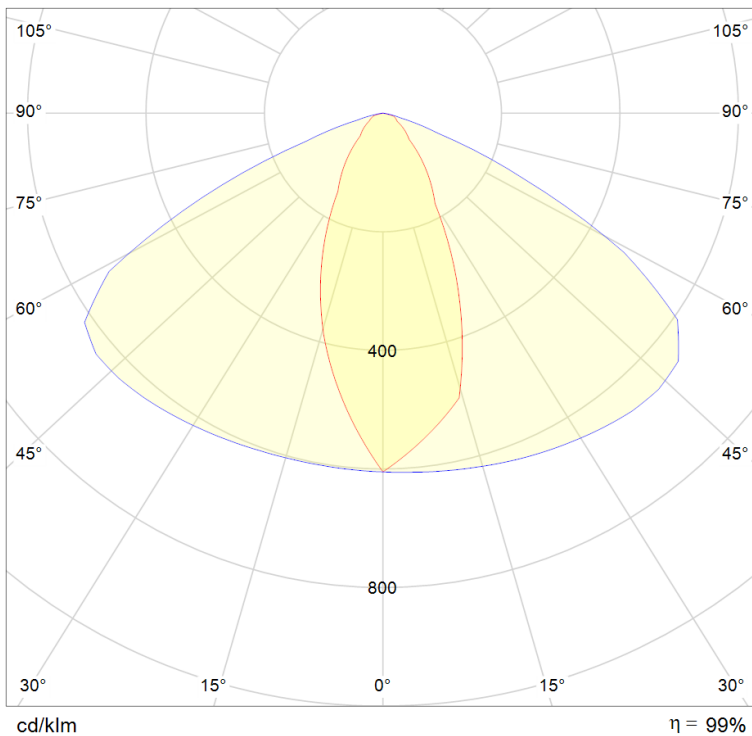

FLOOD LIGHT

EE-FLR50

50W

3000/
4000K

6750 lm

90°

TECHNICAL FEATURES

Power	50W
Input current	100-277 Vac
Dimmable	Optional Dali/0-10V
IP rating	IP66
Max. amb. Temp.	55°C

LIGHTING CHARACTERISTICS

Light color	3000/4000 K
CRI	RA80
Lumen output	6750 lm
LED-type	EMC3030
Amount of LED's	56

MEASUREMENTS AND MATERIAL FEATURES

Measurements	412 x 199 x 72 mm
Weight	4 kg
Material	Aluminium + glass