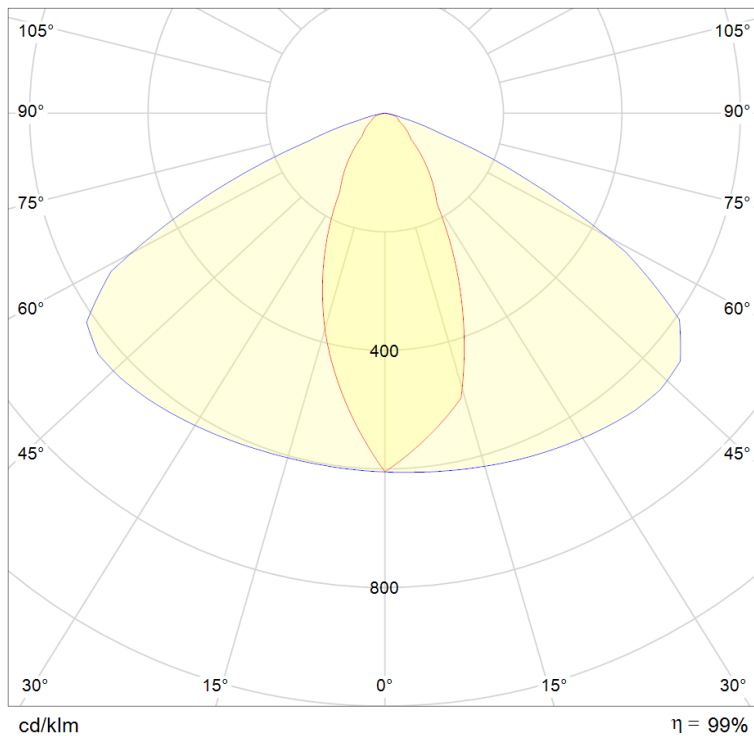

FLOOD LIGHT

EE-FLR50

50W

3000/  
4000K

6750 lm

90°

TECHNICAL FEATURES

Power	50W
Input current	100-277 Vac
Dimmable	Optional Dali/0-10V
IP rating	IP66
Max. amb. Temp.	55°C

LIGHTING CHARACTERISTICS

Light color	3000/4000 K
CRI	RA80
Lumen output	6750 lm
LED-type	EMC3030
Amount of LED's	56

MEASUREMENTS AND MATERIAL FEATURES

Measurements	412 x 199 x 72 mm
Weight	4 kg
Material	Aluminium + glass