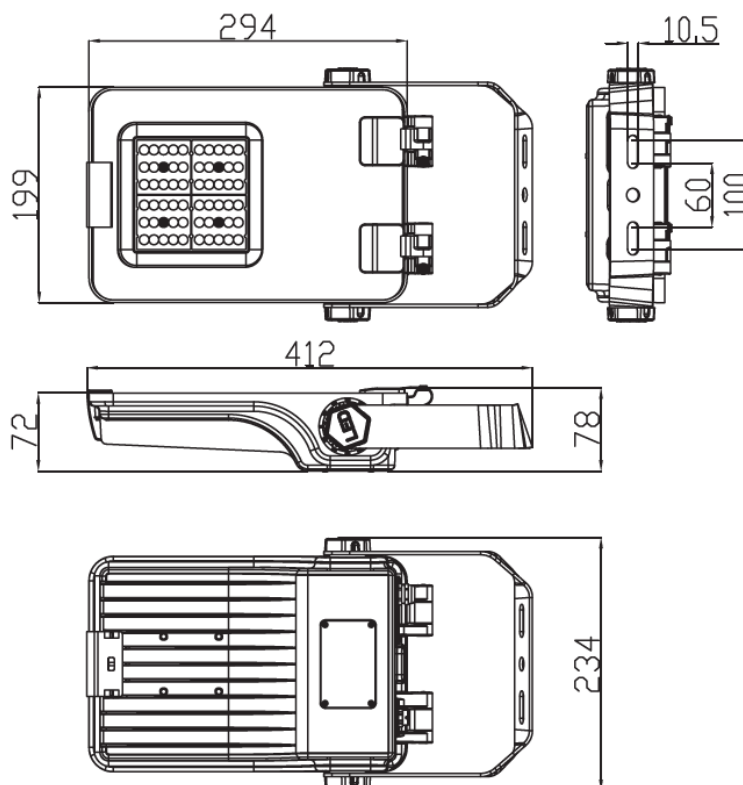

FLOOD LIGHT

EE-FLR50

50W

3000/
4000K

6750 lm

90°

TECHNICAL FEATURES

Power	50W
Input current	100-277 Vac
Dimmable	Optional Dali/0-10V
IP rating	IP66
Max. amb. Temp.	55°C

LIGHTING CHARACTERISTICS

Light color	3000/4000 K
CRI	RA80
Lumen output	6750 lm
LED-type	EMC3030
Amount of LED's	56

MEASUREMENTS AND MATERIAL FEATURES

Measurements	412 x 199 x 72 mm
Weight	4 kg
Material	Aluminium + glass