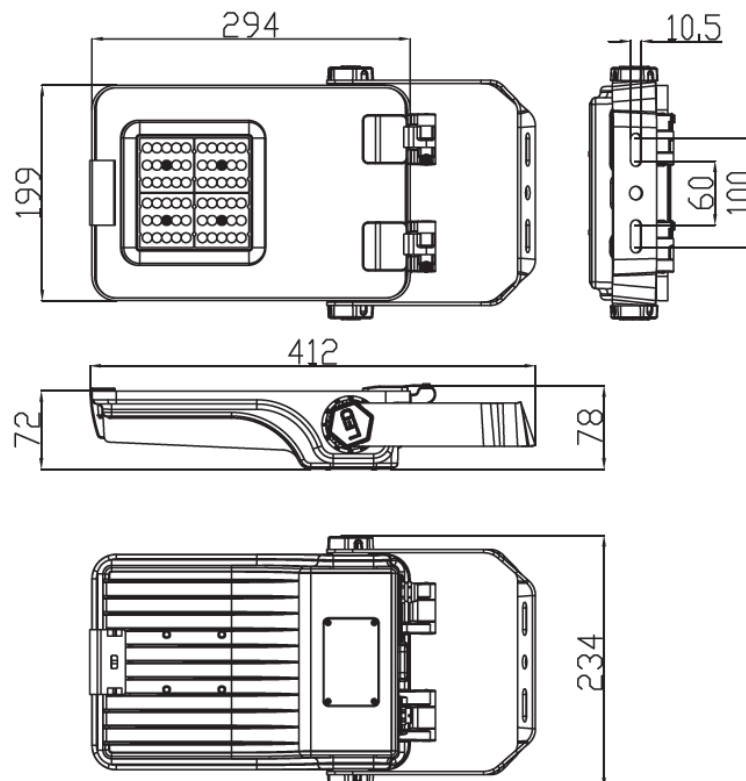

FLOOD LIGHT

EE-FLR50

50W

3000/  
4000K

6750 lm

90°

TECHNICAL FEATURES

Power	50W
Input current	100-277 Vac
Dimmable	Optional Dali/0-10V
IP rating	IP66
Max. amb. Temp.	55°C

LIGHTING CHARACTERISTICS

Light color	3000/4000 K
CRI	RA80
Lumen output	6750 lm
LED-type	EMC3030
Amount of LED's	56

MEASUREMENTS AND MATERIAL FEATURES

Measurements	412 x 199 x 72 mm
Weight	4 kg
Material	Aluminium + glass

**FLR50**

PRODUCTTYPE	POWER	LIGHT COLOR
<b>EE- FLR</b>	<b>50</b>	<b>30</b>
FLOOD LIGHT	50W	3000 K

EE-FLR50/30	50W FLR Straler 3000K Zwart
EE-FLR50/40	50W FLR Straler 4000K Zwart
EE-FLR50/30 -DA	50W FLR Straler 3000K Zwart, Dali
EE-FLR50/40 -DA	50W FLR Straler 4000K Zwart, Dali
EE-FLR50/30 -0-10V	50W FLR Straler 3000K Zwart, 0-10V
EE-FLR50/40 -0-10V	50W FLR Straler 4000K Zwart, 0-10V