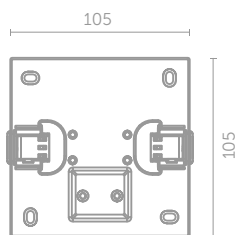

LOVATO 3 accessories

ACCESSORY FOR RECESSED MOUNTING

CODE: LV3N/REC/WH
LV3N/REC/GR
LV3N/REC/BL

DIMENSIONS [mm]

FITS TO LOVATO N 3

BOX FOR SURFACE MOUNTING

CODE: LV3N/BOX/WH
LV3N/BOX/GR
LV3N/BOX/BL

DIMENSIONS [mm]

FITS TO LOVATO N 3