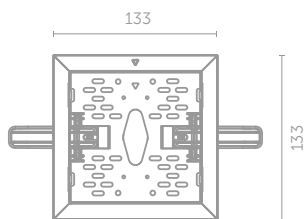

LOVATO 3 accessories

ACCESSORY FOR RECESSED MOUNTING

CODE: LV3N/REC/WH
LV3N/REC/GR
LV3N/REC/BL

DIMENSIONS [mm]

FITS TO LOVATO N 3

BOX FOR SURFACE MOUNTING

CODE: LV3N/BOX/WH
LV3N/BOX/GR
LV3N/BOX/BL

DIMENSIONS [mm]

FITS TO LOVATO N 3