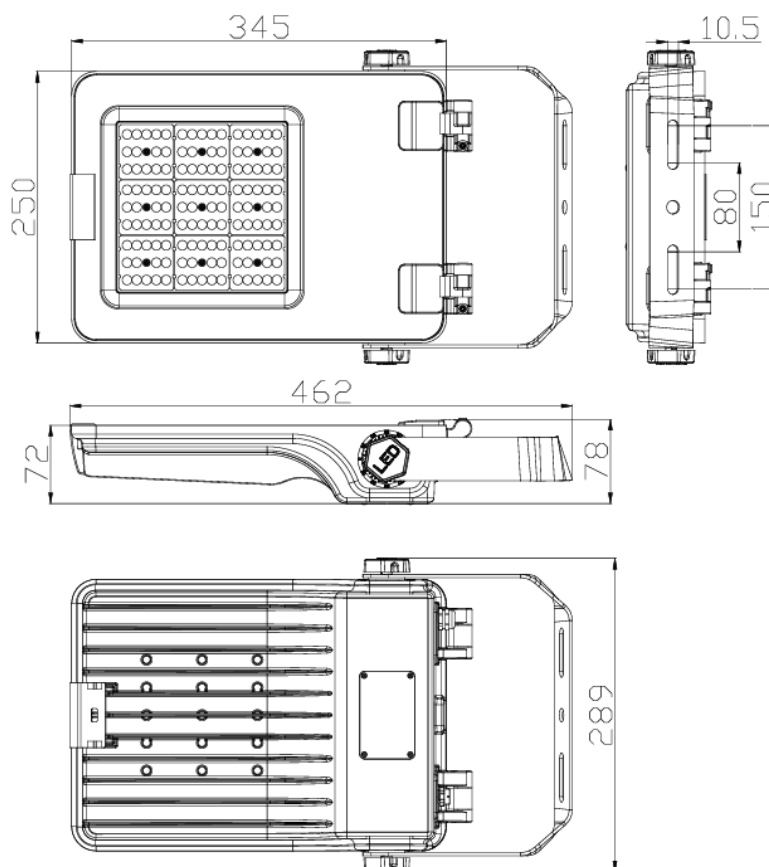

FLOOD LIGHT

EE-FLR100

100W

3000/  
4000K

13500 lm

90°

**TECHNICAL FEATURES**

Power	100W
Input current	100-277 Vac
Dimmable	Optional Dali/0-10V
IP rating	IP66
Max. amb. Temp.	55°C

**LIGHTING CHARACTERISTICS**

Light color	3000/4000 K
CRI	RA80
Lumen output	13500 lm
LED-type	EMC3030
Amount of LED's	126

**MEASUREMENTS AND MATERIAL FEATURES**

Measurements	462 x 250 x 72 mm
Weight	5,2 kg
Material	Aluminium + glass