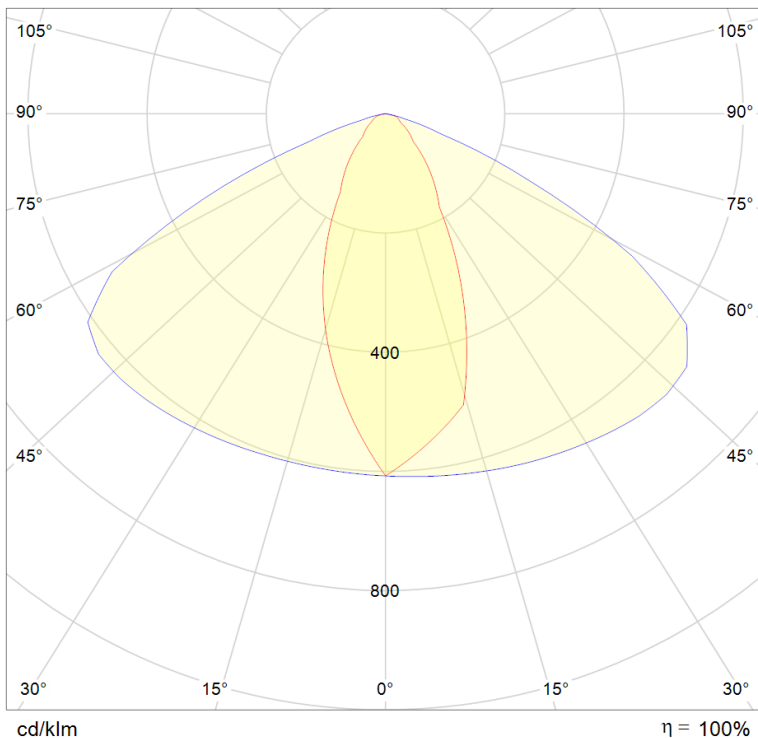

FLOOD LIGHT

EE-FLR100

100W

3000/  
4000K

13500 lm

90°

**TECHNICAL FEATURES**

Power	100W
Input current	100-277 Vac
Dimmable	Optional Dali/0-10V
IP rating	IP66
Max. amb. Temp.	55°C

**LIGHTING CHARACTERISTICS**

Light color	3000/4000 K
CRI	RA80
Lumen output	13500 lm
LED-type	EMC3030
Amount of LED's	126

**MEASUREMENTS AND MATERIAL FEATURES**

Measurements	462 x 250 x 72 mm
Weight	5,2 kg
Material	Aluminium + glass