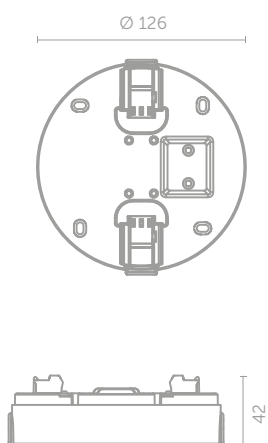

AX 3 accessories

ACCESSORY FOR RECESSED MOUNTING

CODE: AX3N/REC/WH
AX3N/REC/GR
AX3N/REC/BL

DIMENSIONS [mm]

FITS TO AXN 3

BOX FOR SURFACE MOUNTING

CODE: AX3N/BOX/WH
AX3N/BOX/GR
AX3N/BOX/BL

DIMENSIONS [mm]

FITS TO AXN 3