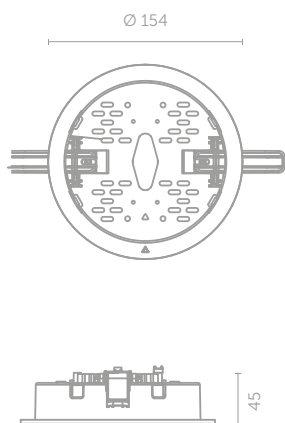

AX 3 accessories

ACCESSORY FOR RECESSED MOUNTING

CODE: AX3N/REC/WH
AX3N/REC/GR
AX3N/REC/BL

DIMENSIONS [mm]

FITS TO AXN 3

BOX FOR SURFACE MOUNTING

CODE: AX3N/BOX/WH
AX3N/BOX/GR
AX3N/BOX/BL

DIMENSIONS [mm]

FITS TO AXN 3