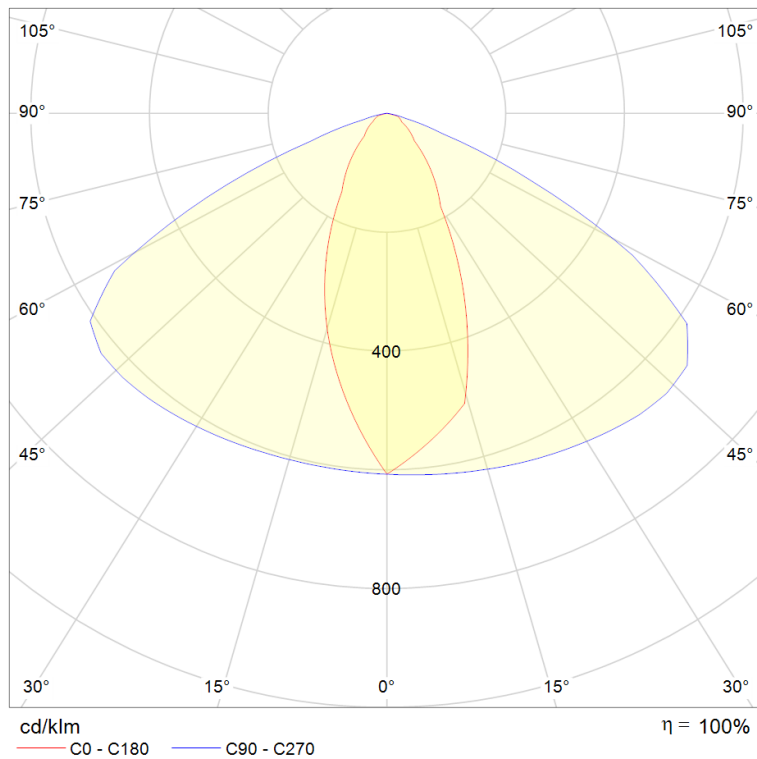

FLOOD LIGHT

EE-FLR150

150W

3000/
4000K

20250 lm

90°

TECHNICAL FEATURES

Power	150W
Input current	100-277 Vac
Dimmable	Optional Dali/0-10V
IP rating	IP66
Max. amb. Temp.	55°C

LIGHTING CHARACTERISTICS

Light color	3000/4000 K
CRI	RA80
Lumen output	20250 lm
LED-type	EMC3030
Amount of LED's	224

MEASUREMENTS AND MATERIAL FEATURES

Measurements	515 x 301 x 72 mm
Weight	7,2 kg
Material	Aluminium + glass