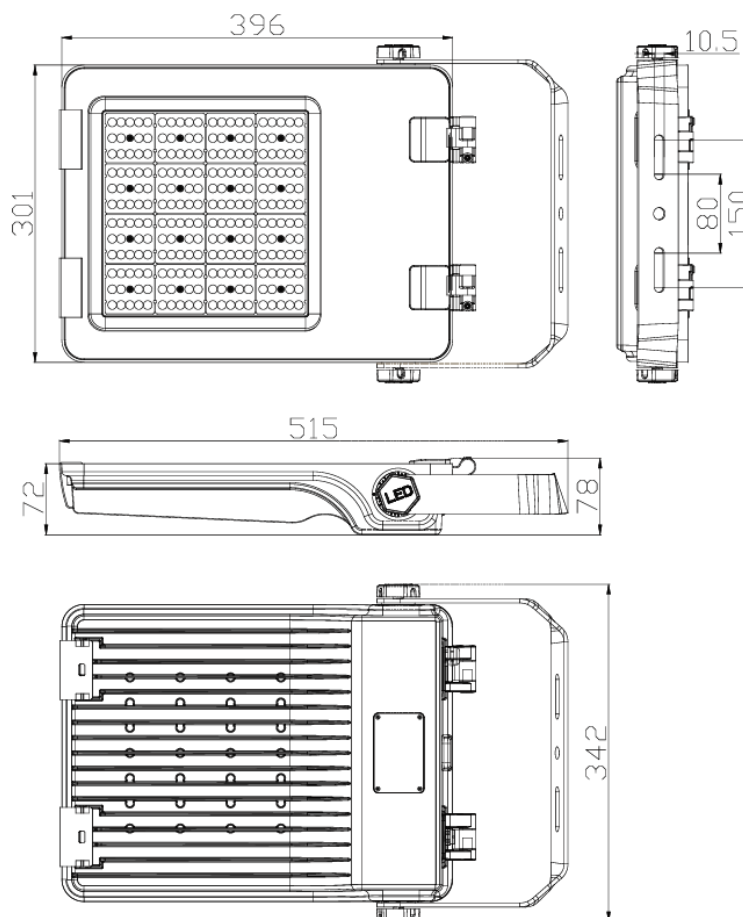

FLOOD LIGHT

EE-FLR150

150W

3000/
4000K

20250 lm

90°

TECHNICAL FEATURES

Power	150W
Input current	100-277 Vac
Dimmable	Optional Dali/0-10V
IP rating	IP66
Max. amb. Temp.	55°C

LIGHTING CHARACTERISTICS

Light color	3000/4000 K
CRI	RA80
Lumen output	20250 lm
LED-type	EMC3030
Amount of LED's	224

MEASUREMENTS AND MATERIAL FEATURES

Measurements	515 x 301 x 72 mm
Weight	7,2 kg
Material	Aluminium + glass

FLR150

PRODUCTTYPE	POWER	LIGHT COLOR
EE- FLR	150	30
FLOOD LIGHT	150W	3000 K

EE-FLR150/30	150W FLR Straler 3000K Zwart
EE-FLR150/40	150W FLR Straler 4000K Zwart
EE-FLR150/30 -DA	150W FLR Straler 3000K Zwart, Dali
EE-FLR150/40 -DA	150W FLR Straler 4000K Zwart, Dali
EE-FLR150/30 -0-10V	150W FLR Straler 3000K Zwart, 0-10V
EE-FLR150/40 -0-10V	150W FLR Straler 4000K Zwart, 0-10V