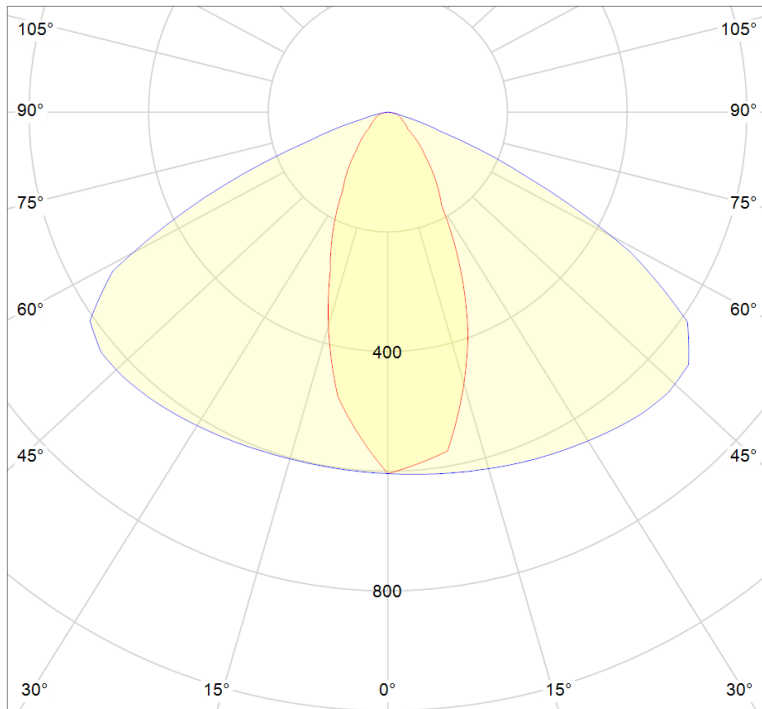

FLOOD LIGHT

EE-FLR200

200W

3000/
4000K

27000 lm

90°

TECHNICAL FEATURES

Power	200W
Input current	100-277 Vac
Dimmable	Optional Dali/0-10V
IP rating	IP66
Max. amb. Temp.	55°C

LIGHTING CHARACTERISTICS

Light color	3000/4000 K
CRI	RA80
Lumen output	27000 lm
LED-type	EMC3030
Amount of LED's	224

MEASUREMENTS AND MATERIAL FEATURES

Measurements	515 x 301 x 72 mm
Weight	7,2 kg
Material	Aluminium + glass

cd/klm
— C0 - C180 — C90 - C270

η = 100%

FLR200

PRODUCTTYPE	POWER	LIGHT COLOR
EE- FLR	200	30
FLOOD LIGHT	200W	3000 K

EE-FLR200/30	200W FLR Straler 3000K Zwart
EE-FLR200/40	200W FLR Straler 4000K Zwart
EE-FLR200/30 -DA	200W FLR Straler 3000K Zwart, Dali
EE-FLR200/40 -DA	200W FLR Straler 4000K Zwart, Dali
EE-FLR200/30 -0-10V	200W FLR Straler 3000K Zwart, 0-10V
EE-FLR200/40 -0-10V	200W FLR Straler 4000K Zwart, 0-10V