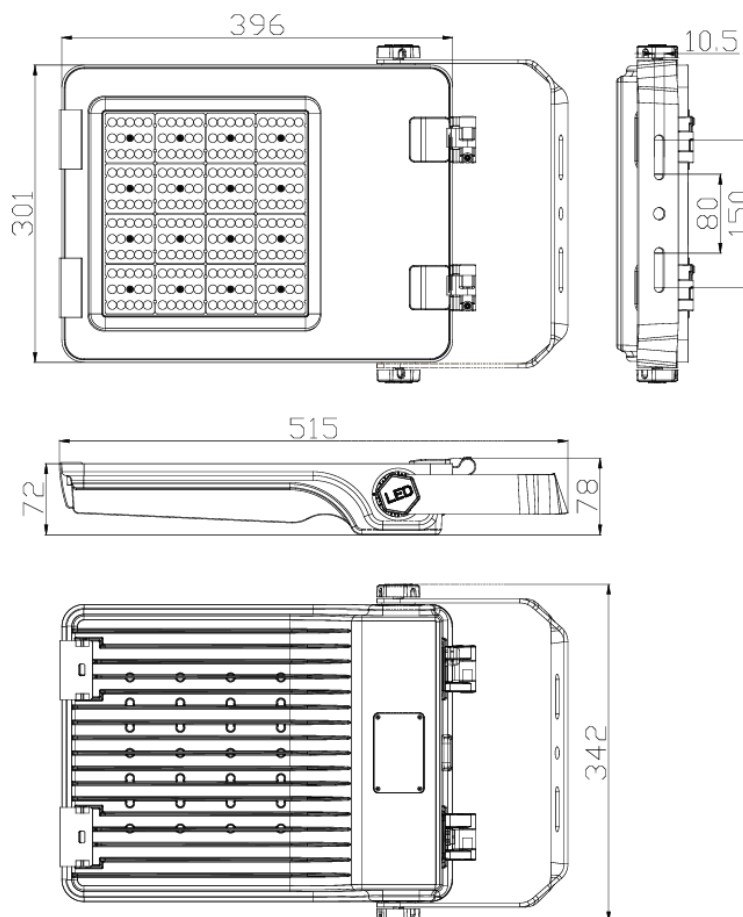

FLOOD LIGHT

EE-FLR200

200W

3000/
4000K

27000 lm

90°

TECHNICAL FEATURES

Power	200W
Input current	100-277 Vac
Dimmable	Optional Dali/0-10V
IP rating	IP66
Max. amb. Temp.	55°C

LIGHTING CHARACTERISTICS

Light color	3000/4000 K
CRI	RA80
Lumen output	27000 lm
LED-type	EMC3030
Amount of LED's	224

MEASUREMENTS AND MATERIAL FEATURES

Measurements	515 x 301 x 72 mm
Weight	7,2 kg
Material	Aluminium + glass

cd/klm
— C0 - C180 — C90 - C270

η = 100%

FLR200

PRODUCTTYPE	POWER	LIGHT COLOR
EE- FLR	200	30
FLOOD LIGHT	200W	3000 K

EE-FLR200/30	200W FLR Straler 3000K Zwart
EE-FLR200/40	200W FLR Straler 4000K Zwart
EE-FLR200/30 -DA	200W FLR Straler 3000K Zwart, Dali
EE-FLR200/40 -DA	200W FLR Straler 4000K Zwart, Dali
EE-FLR200/30 -0-10V	200W FLR Straler 3000K Zwart, 0-10V
EE-FLR200/40 -0-10V	200W FLR Straler 4000K Zwart, 0-10V