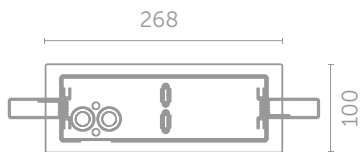

INFINITY II accessories

ACCESSORY FOR RECESSED MOUNTING

CODE: IF2/REC/WH
IF2/REC/GR
IF2/REC/BL

DIMENSIONS [mm]

37

FITS TO INFINITY B, AC, AL, AW

CONCRETE BOX

CODE: IF2/RWC

* REQUIRES AN ACCESSORY FOR RECESSED MOUNTING (IF2/REC)

DIMENSIONS [mm]

42

FITS TO INFINITY B, AW