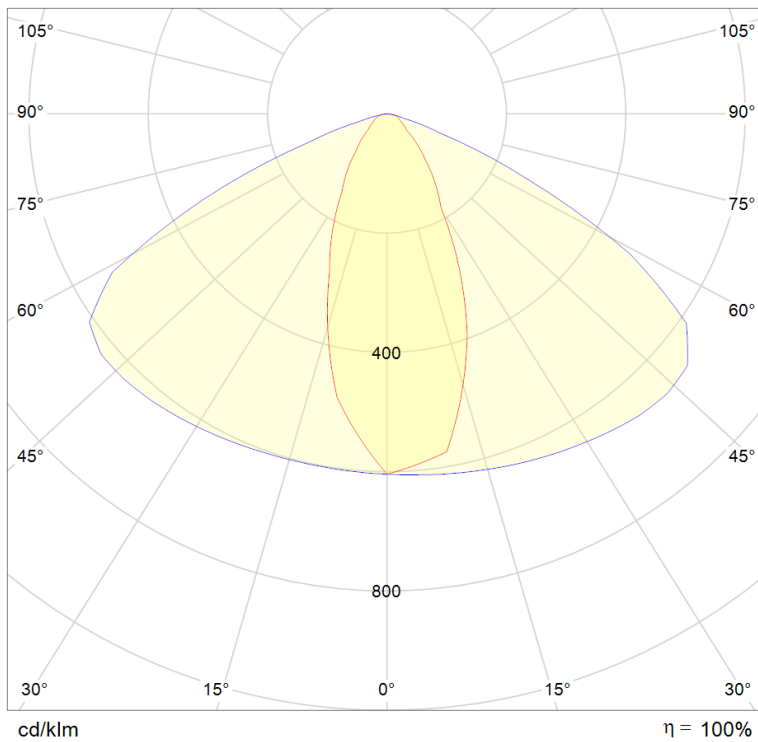

FLOOD LIGHT

EE-FLR240

240W

3000/
4000K

31200 lm

90°

TECHNICAL FEATURES

Power	240W
Input current	100-277 Vac
Dimmable	Optional Dali/0-10V
IP rating	IP66
Max. amb. Temp.	55°C

LIGHTING CHARACTERISTICS

Light color	3000/4000 K
CRI	RA80
Lumen output	31200 lm
LED-type	EMC3030
Amount of LED's	280

MEASUREMENTS AND MATERIAL FEATURES

Measurements	515 x 352 x 72 mm
Weight	10,2 kg
Material	Aluminium + glass