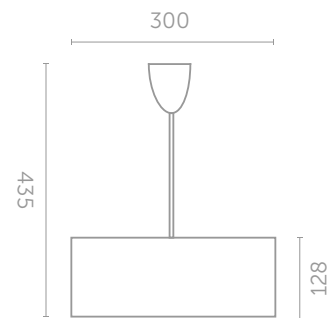

# HELIOS LED accessories

**CEILING BRACKET**

CODE: 1902

**DIMENSIONS [mm]**

**WALL BRACKET**

CODE: 1901

**DIMENSIONS [mm]**

**CEILING BRACKET WITH PIPE**

CODE: 2944

**DIMENSIONS [mm]**

**FITS TO HELIOS LED**

**FITS TO HELIOS LED**

**FITS TO HELIOS LED**

**WIRE GUARD**

CODE: 1003

**DIMENSIONS [mm]**