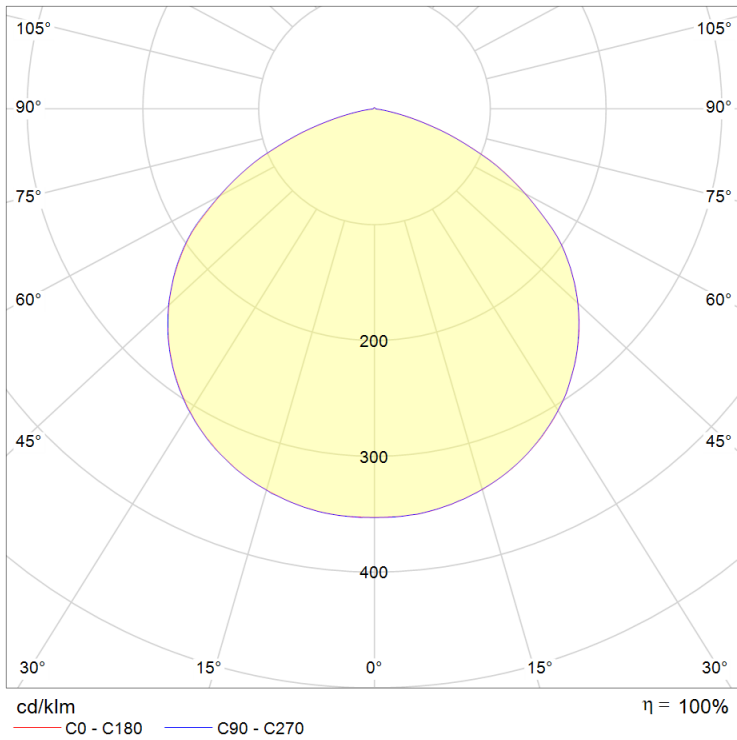

Power	150 W
Input current	100-277 Vac
Dimmable	Optional Dali
IP rating	65
Max. amb. Temp.	50°C

LIGHTING CHARACTERISTICS

Light color	4000 K
Beam angle	110°
CRI	RA80+
Lumen output	21 000 lm
LEDtype	Lumileds 3030
Amount of led's	336
Lifetime	50 000h
Waranty	5 years

MEASUREMENTS AND MATERIAL FEATURES

Measurements	183 x 280 mm
Material	aluminium
Color	black

HBT150

PRODUCTTYPE	POWER	LIGHT COLOR
EE- HBT	150 / 40	
HIGH BAY	WATT	4000 KELVIN

EE-HBT150 /40

High bay 150W 4000K