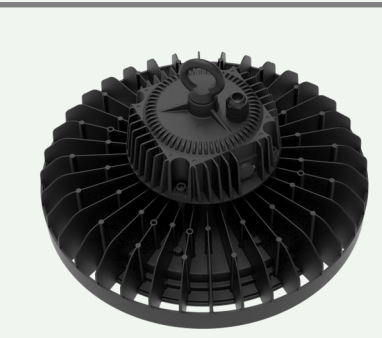

HBT

EE-HBT150

150W

4000K

21 000 lm

110°

Optional
DALI

TECHNICAL FEATURES

Power	150 W
Input current	100-277 Vac
Dimmable	Optional Dali
IP rating	65
Max. amb. Temp.	50°C

LIGHTING CHARACTERISTICS

Light color	4000 K
Beam angle	110°
CRI	RA80+
Lumen output	21 000 lm
LEDtype	Lumileds 3030
Amount of led's	336
Lifetime	50 000h
Waranty	5 years

MEASUREMENTS AND MATERIAL FEATURES

Measurements	183 x 280 mm
Material	aluminium
Color	black

HBT150

PRODUCTTYPE	POWER	LIGHT COLOR
EE- HBT	150 / 40	
HIGH BAY	WATT	4000 KELVIN

EE-HBT150 /40

High bay 150W 4000K