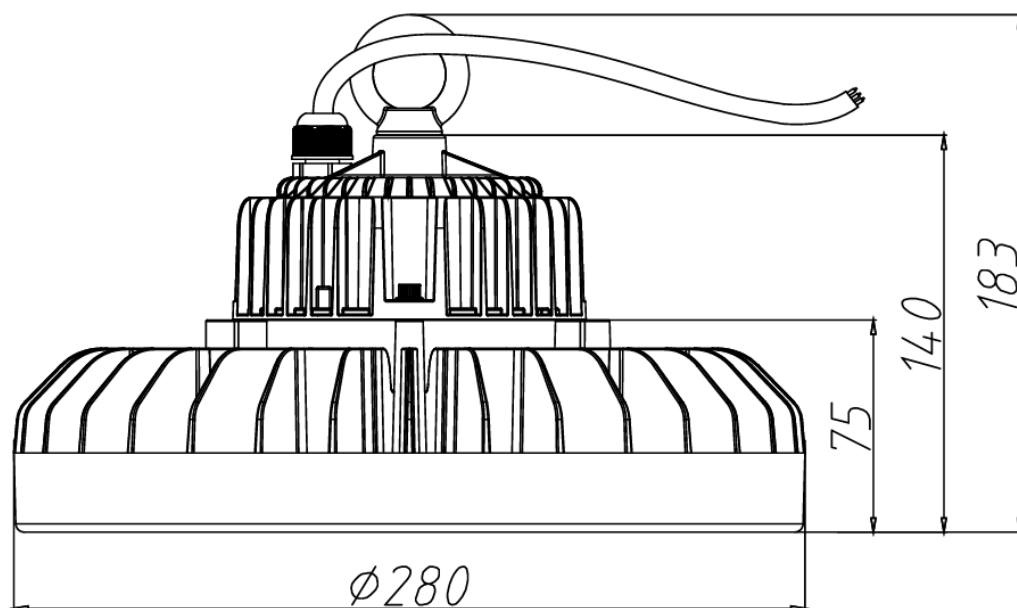

Power	150 W
Input current	100-277 Vac
Dimmable	Optional Dali
IP rating	65
Max. amb. Temp.	50°C

LIGHTING CHARACTERISTICS

Light color	4000 K
Beam angle	110°
CRI	RA80+
Lumen output	21 000 lm
LEDtype	Lumileds 3030
Amount of led's	336
Lifetime	50 000h
Waranty	5 years

MEASUREMENTS AND MATERIAL FEATURES

Measurements	183 x 280 mm
Material	aluminium
Color	black

HBT150

PRODUCTTYPE	POWER	LIGHT COLOR
EE- HBT	150 / 40	
HIGH BAY	WATT	4000 KELVIN

EE-HBT150 /40

High bay 150W 4000K