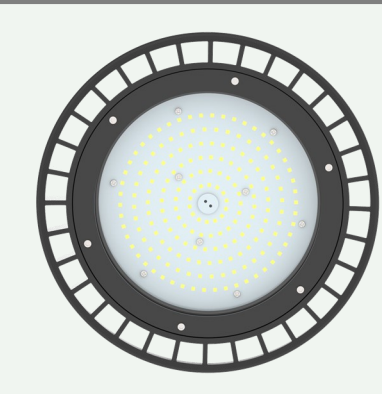

HBT

EE-HBT150

150W

4000K

21 000 lm

110°

Optional
DALI

TECHNICAL FEATURES

Power	150 W
Input current	100-277 Vac
Dimmable	Optional Dali
IP rating	65
Max. amb. Temp.	50°C

LIGHTING CHARACTERISTICS

Light color	4000 K
Beam angle	110°
CRI	RA80+
Lumen output	21 000 lm
LEDtype	Lumileds 3030
Amount of led's	336
Lifetime	50 000h
Waranty	5 years

MEASUREMENTS AND MATERIAL FEATURES

Measurements	183 x 280 mm
Material	aluminium
Color	black

HBT150

PRODUCTTYPE	POWER	LIGHT COLOR
EE- HBT	150 / 40	
HIGH BAY	WATT	4000 KELVIN

EE-HBT150 /40

High bay 150W 4000K