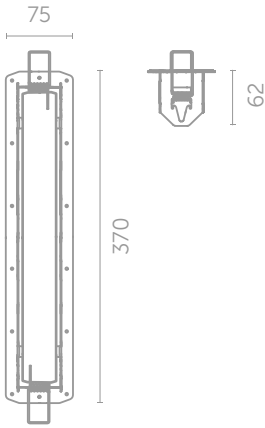

SK-8 accessories

ACCESORY FOR RECESSED MOUNTING

CODE: SK8/REC

DIMENSIONS [mm]

FITS TO SK-8