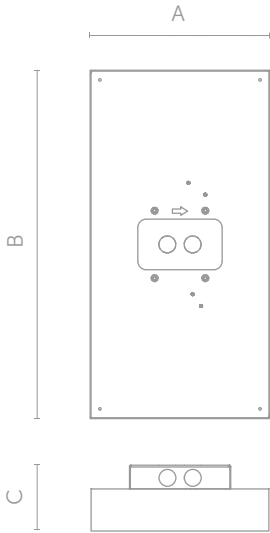

# SCREEN 2 accessories

**CONCRETE BOX**

CODE: SCSS/RWC  
SCMS/RWC

**DIMENSIONS [mm]**

Dimensions mm:(AxBxC):  
SCREEN 2 S: 164x314x80  
SCREEN 2 M: 217x417x80

**FITS TO SCREEN 2 S** (SCSS/RWC),  
**SCREEN 2 M** (SCMS/RWC)