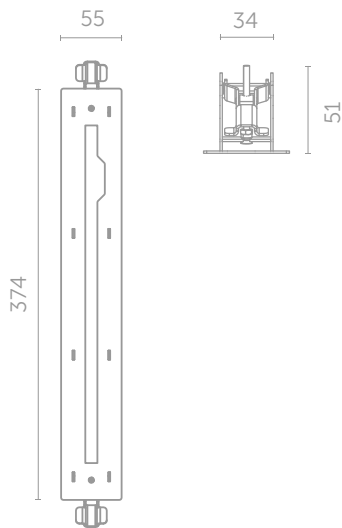

ESCAPE ALU accessories

ACCESSORY FOR RECESSED MOUNTING

CODE: ES/REC/WH
ES/REC/GR
ES/REC/BL

DIMENSIONS [mm]

FITS TO ESCAPE ALU (AL, AC)

CONCRETE BOX

CODE: ES/RWC/GR

DIMENSIONS [mm]

FITS TO ESCAPE ALU (AC ⁽¹⁾, AR)

⁽¹⁾ additionally required ACCESSORY FOR RECESSED MOUNTING