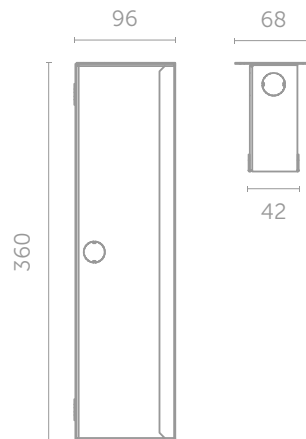

ESCAPE ALU accessories

ACCESSORY FOR RECESSED MOUNTING

CODE: ES/REC/WH
ES/REC/GR
ES/REC/BL

DIMENSIONS [mm]

FITS TO ESCAPE ALU (AL, AC)

CONCRETE BOX

CODE: ES/RWC/GR

DIMENSIONS [mm]

FITS TO ESCAPE ALU (AC ⁽¹⁾, AR)

⁽¹⁾ additionally required ACCESSORY FOR RECESSED MOUNTING