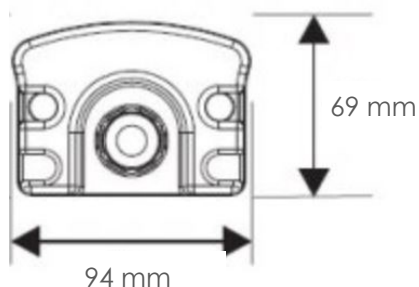

Power	30W
Input current	100-277 Vac
Dimmable	Optional dali
IP rating	IP65/IK09
Max. amb. Temp.	60°C

LIGHTING CHARACTERISTICS

Light color	3000/4000 K
CRI	RA80+
Lumen output	3879 lm
LED-type	SMD2835
Amount of LED's	180

MEASUREMENTS AND MATERIAL FEATURES

Measurements	600 x 94 x 69 mm
Weight	2,6 kg
Material	aluminium

TPH60-30

PRODUCTTYPE	DIMENSION	POWER	LIGHT COLOR
EE- TPH	60	30	30
TRI PROOF HIGH END	60 cm (length)	30 Watt	3000 K