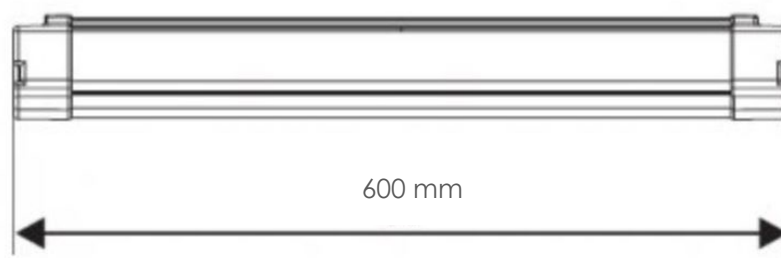

Power	30W
Input current	100-277 Vac
Dimmable	Optional dali
IP rating	IP65/IK09
Max. amb. Temp.	60°C

LIGHTING CHARACTERISTICS

Light color	3000/4000 K
CRI	RA80+
Lumen output	3879 lm
LED-type	SMD2835
Amount of LED's	180

MEASUREMENTS AND MATERIAL FEATURES

Measurements	600 x 94 x 69 mm
Weight	2,6 kg
Material	aluminium

TPH60-30

PRODUCTTYPE	DIMENSION	POWER	LIGHT COLOR
EE- TPH	60	30	30
TRI PROOF HIGH END	60 cm (length)	30 Watt	3000 K