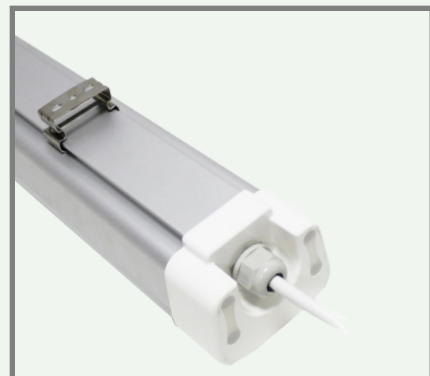

TPH

EE-TPH60-30

30W

3000 /
4000 K

3879 lm

120°

Optional
Dali

TECHNICAL FEATURES

Power	30W
Input current	100-277 Vac
Dimmable	Optional dali
IP rating	IP65/IK09
Max. amb. Temp.	60°C

LIGHTING CHARACTERISTICS

Light color	3000/4000 K
CRI	RA80+
Lumen output	3879 lm
LED-type	SMD2835
Amount of LED's	180

MEASUREMENTS AND MATERIAL FEATURES

Measurements	600 x 94 x 69 mm
Weight	2,6 kg
Material	aluminium

TPH60-30

PRODUCTTYPE	DIMENSION	POWER	LIGHT COLOR
EE- TPH	60	30	30
TRI PROOF HIGH END	60 cm (length)	30 Watt	3000 K