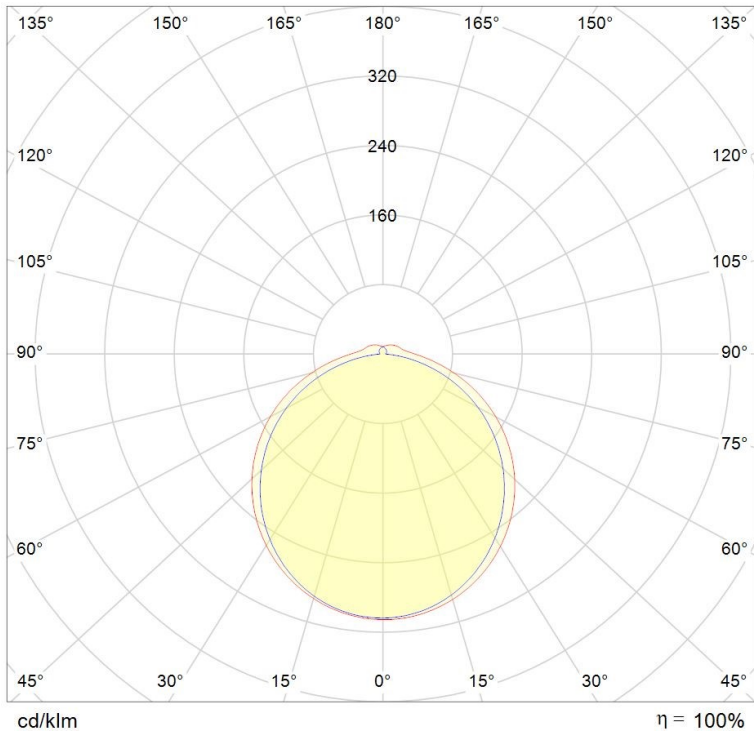

Power	30W
Input current	100-277 Vac
Dimmable	Optional dali
IP rating	IP65/IK09
Max. amb. Temp.	60°C

LIGHTING CHARACTERISTICS

Light color	3000/4000 K
CRI	RA80+
Lumen output	3879 lm
LED-type	SMD2835
Amount of LED's	180

MEASUREMENTS AND MATERIAL FEATURES

Measurements	600 x 94 x 69 mm
Weight	2,6 kg
Material	aluminium

TPH60-30

PRODUCTTYPE	DIMENSION	POWER	LIGHT COLOR
EE- TPH	60	30	30
TRI PROOF HIGH END	60 cm (length)	30 Watt	3000 K