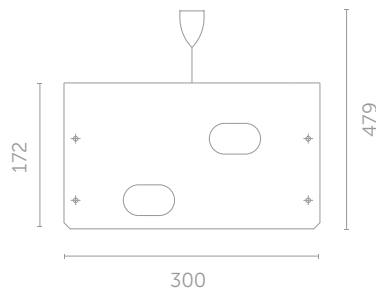

DIMENSIONS [mm]