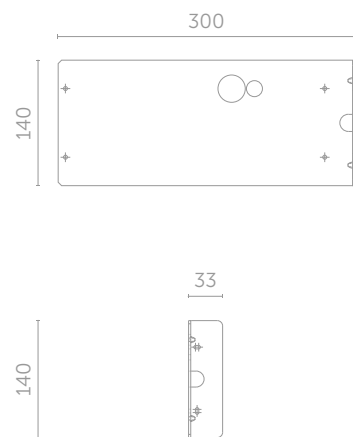

### DIMENSIONS [mm]

### DIMENSIONS[mm]

**FITS TO WALL SEG**

**CEILING BRACKET WITH PIPE**

CODE: 2947

**DIMENSIONS [mm]**

**FITS TO WALL SEG**

**WALL BRACKET**

CODE: 1908

**DIMENSIONS [mm]**