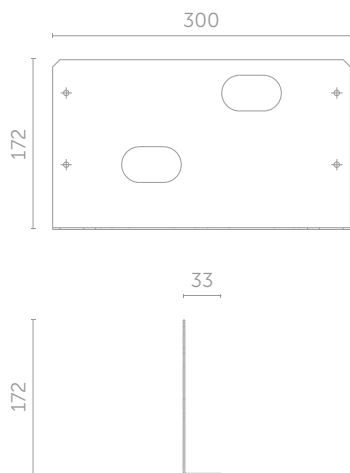

### DIMENSIONS [mm]

### DIMENSIONS[mm]

### FITS TO WALL SEG

**WIRE GUARD**

CODE: 1014

**DIMENSIONS [mm]**

**FITS TO WALL SEG**

**CEILING BRACKET**

CODE: 1905

**DIMENSIONS [mm]**