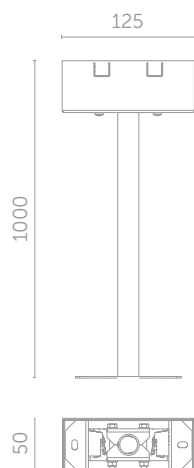

### DIMENSIONS [mm]

### DIMENSIONS[mm]

### FITS TO WALL SEG

**WIRE GUARD**

CODE: 1014

**DIMENSIONS [mm]**

**FITS TO WALL SEG**

**CEILING BRACKET**

CODE: 1905

**DIMENSIONS [mm]**