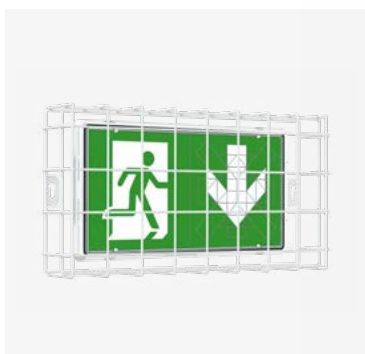

### FITS TO WALL SEG

**WIRE GUARD**

CODE: 1014

**DIMENSIONS [mm]**

**FITS TO WALL SEG**

**CEILING BRACKET**

CODE: 1905

**DIMENSIONS [mm]**