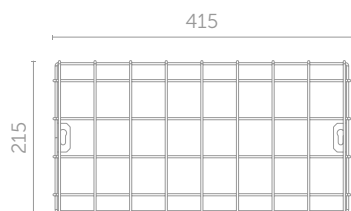

### DIMENSIONS [mm]

### DIMENSIONS[mm]

### FITS TO WALL SEG

**WIRE GUARD**

CODE: 1014

**DIMENSIONS [mm]**

**FITS TO WALL SEG**

**CEILING BRACKET**

CODE: 1905

**DIMENSIONS [mm]**