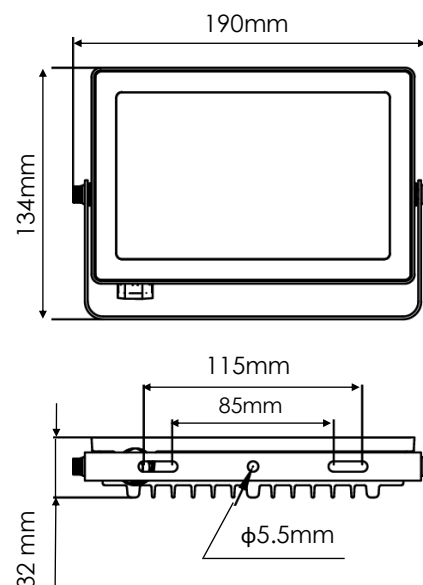

FLOOD LIGHT

EE-FLG30

30W

3000K/4000K

3300 lm

120°

TECHNICAL FEATURES

Power	30W
Input current	220-240 Vac
Driver type	DOB
Power factor	0.95
IP rating	IP66
Operating Temp.	-40°C to +45°C

LIGHTING CHARACTERISTICS

Light color	3000K/4000K
CRI	RA>80
Lumen output	3300 lm
LED-type	SMD 2835
Amount of LED's	42
Life time	50000h

MEASUREMENTS AND MATERIAL FEATURES

Measurements	190x121x32 mm
Weight	0.5 Kg
Material	<b>Housing:</b> Aluminium <b>Optics:</b> Woven tempered glass
Color	Black
Mounting Option	Wall mounting / Slip fitter pole installation