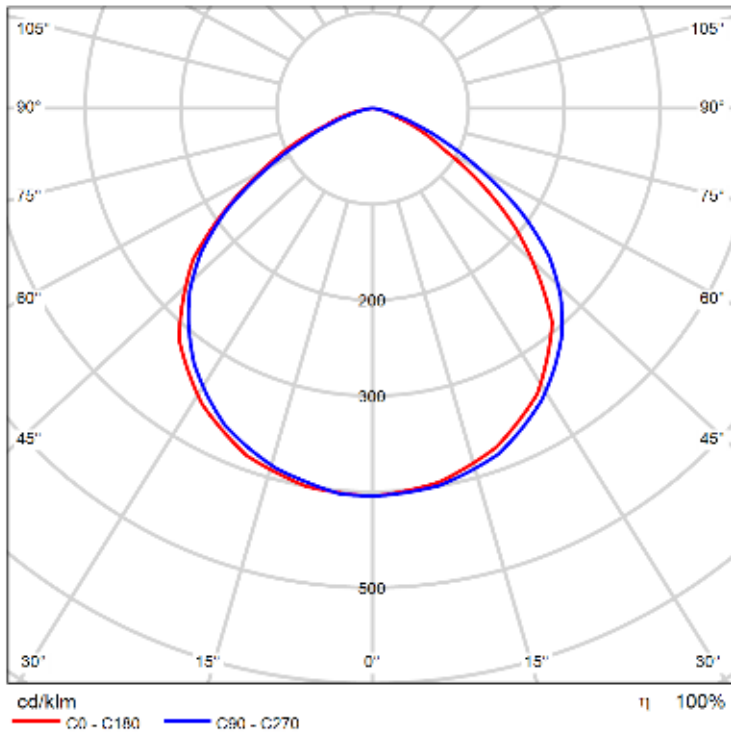

FLOOD LIGHT

EE-FLG30

30W

3000K/4000K

3300 lm

120°

TECHNICAL FEATURES

Power	30W
Input current	220-240 Vac
Driver type	DOB
Power factor	0.95
IP rating	IP66
Operating Temp.	-40°C to +45°C

LIGHTING CHARACTERISTICS

Light color	3000K/4000K
CRI	RA>80
Lumen output	3300 lm
LED-type	SMD 2835
Amount of LED's	42
Life time	50000h

MEASUREMENTS AND MATERIAL FEATURES

Measurements	190x121x32 mm
Weight	0.5 Kg
Material	<b>Housing:</b> Aluminium <b>Optics:</b> Woven tempered glass
Color	Black
Mounting Option	Wall mounting / Slip fitter pole installation