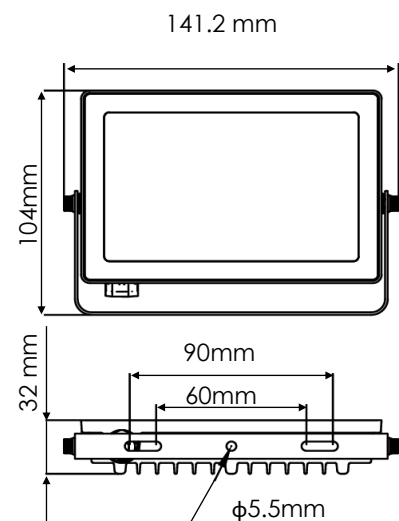

FLOOD LIGHT

EE-FLG20

20W

3000K/4000K

2200 lm

120°

TECHNICAL FEATURES

Power	20W
Input current	220-240 Vac
Driver type	DOB
Power factor	0.95
IP rating	IP66
Operating Temp.	-40°C to +45°C

LIGHTING CHARACTERISTICS

Light color	3000K/4000K
CRI	RA >80
Lumen output	2200 lm
LED-type	SMD 2835
Amount of LED's	28
Life time	50000h

MEASUREMENTS AND MATERIAL FEATURES

Measurements	142x92x32 mm
Weight	0.3 Kg
Material	Housing: Aluminium Optics: Woven tempered glass
Color	Black
Mounting Option	Wall mounting / Slip fitter pole installation