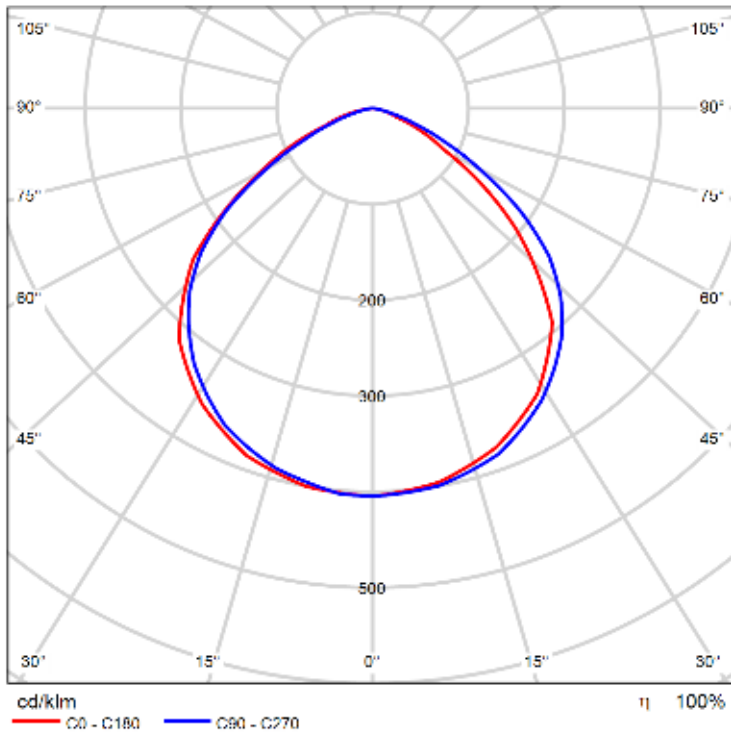

FLOOD LIGHT

EE-FLG20

20W

3000K/4000K

2200 lm

120°

TECHNICAL FEATURES

Power	20W
Input current	220-240 Vac
Driver type	DOB
Power factor	0.95
IP rating	IP66
Operating Temp.	-40°C to +45°C

LIGHTING CHARACTERISTICS

Light color	3000K/4000K
CRI	RA >80
Lumen output	2200 lm
LED-type	SMD 2835
Amount of LED's	28
Life time	50000h

MEASUREMENTS AND MATERIAL FEATURES

Measurements	142x92x32 mm
Weight	0.3 Kg
Material	Housing: Aluminium Optics: Woven tempered glass
Color	Black
Mounting Option	Wall mounting / Slip fitter pole installation