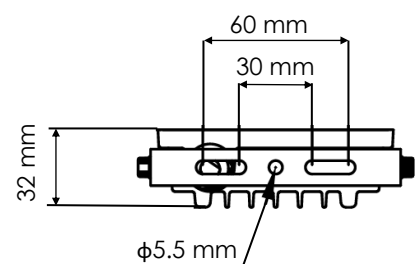

LIGHTING CHARACTERISTICS

Light color	3000K/4000K
CRI	RA >80
Lumen output	1100 lm
LED-type	SMD 2835
Amount of LED's	14
Life time	50000h

MEASUREMENTS AND MATERIAL FEATURES

Measurements	113x73x32 mm
Weight	0.2 Kg

Material
Housing: Aluminium
Optics: Woven tempered glass

Color Black

Mounting Option Wall mounting / Slip fitter pole installation

FLG10

PRODUCTTYPE	POWER	LIGHT COLOR
EE- FLG	10 /	30
FLOOD LIGHT	10W	3000 K