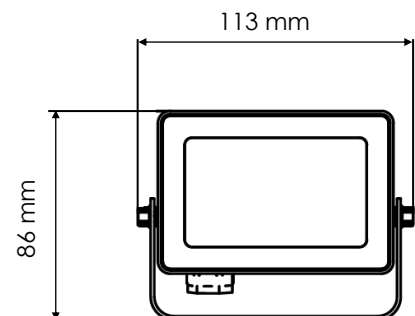

FLOOD LIGHT

EE-FLG10

10W

3000K/4000K

1100 lm

120°

TECHNICAL FEATURES

Power	10W
Input current	220-240 Vac
Driver type	DOB
Power factor	0.95
IP rating	IP66
Operating Temp.	-40°C to +45°C

LIGHTING CHARACTERISTICS

Light color	3000K/4000K
CRI	RA >80
Lumen output	1100 lm
LED-type	SMD 2835
Amount of LED's	14
Life time	50000h

MEASUREMENTS AND MATERIAL FEATURES

Measurements	113x73x32 mm
Weight	0.2 Kg

Material
Housing: Aluminium
Optics: Woven tempered glass

Color Black

Mounting Option Wall mounting / Slip fitter pole installation

FLG10

PRODUCTTYPE	POWER	LIGHT COLOR
EE- FLG	10 /	30
FLOOD LIGHT	10W	3000 K