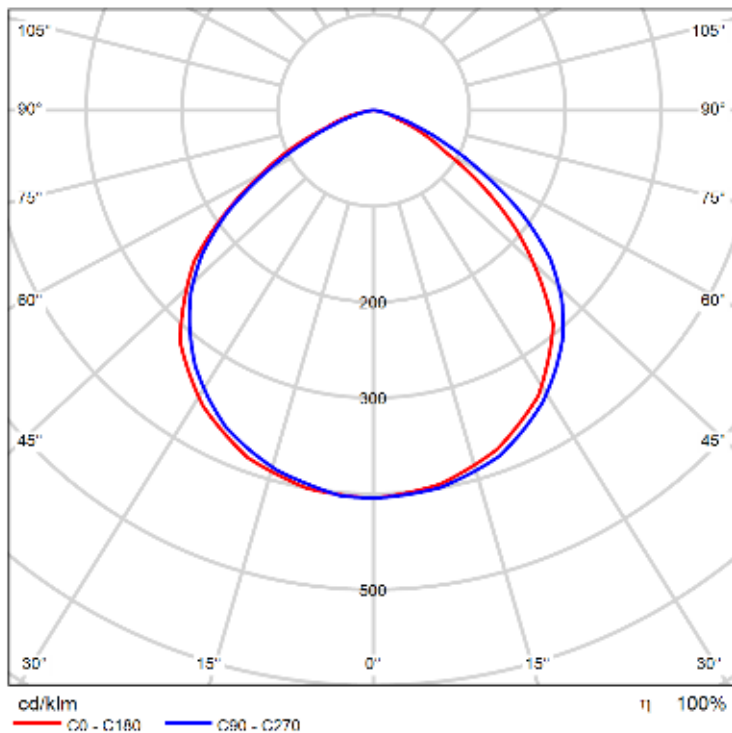

FLG10

PRODUCTTYPE	POWER	LIGHT COLOR
EE- FLG	10 /	30
FLOOD LIGHT	10W	3000 K

EE-FLG10/30

10W FLG Straler 3000K Zwart

EE-FLG10/40

10W FLG Straler 4000K Zwart