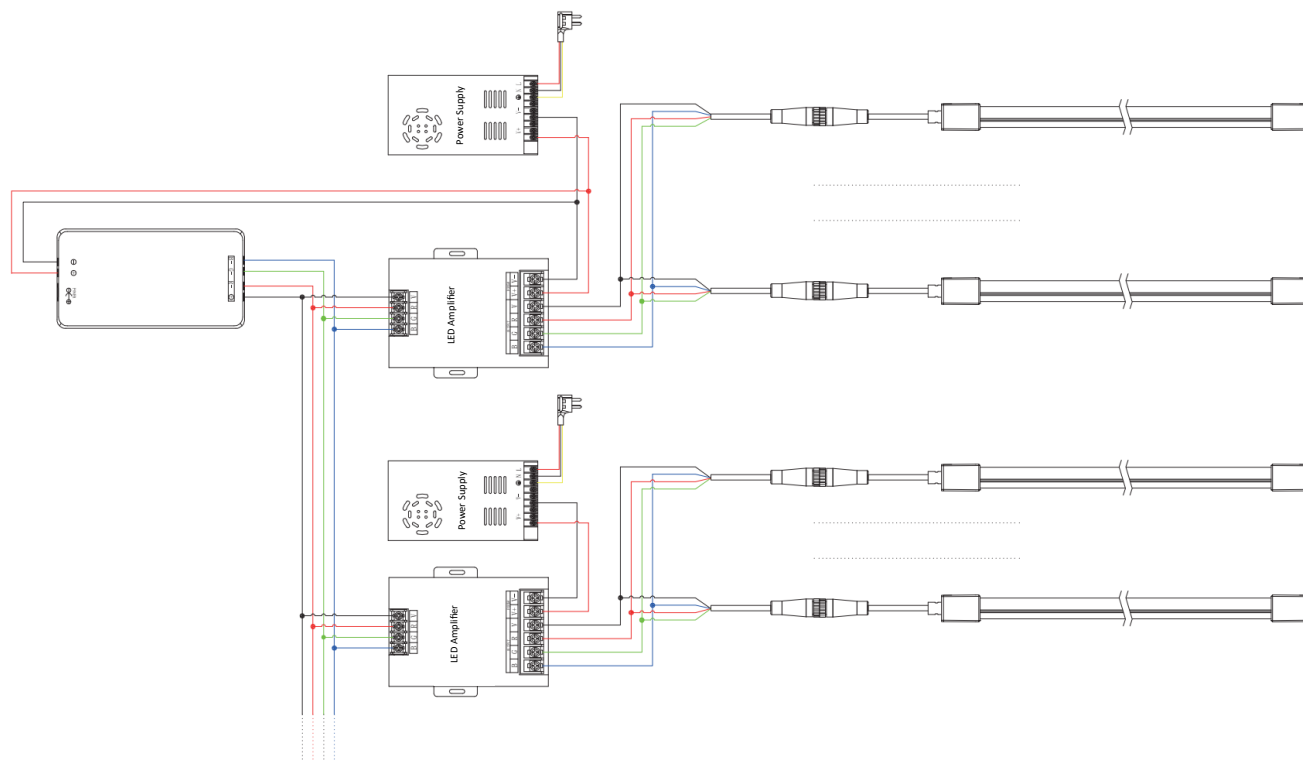

MEASUREMENTS AND MATERIAL FEATURES

Measurements	10 x 23 x max.run length mm
Cutable every...	50 mm

LIGHTING CHARACTERISTICS COLORS

Light color	Red/Green/Blue/Yellow/ Pink/RGB
Beam angle	180°
CRI	-
SDCM	3
Lumen / meter	
R	69 lm/m
G	213 lm/m
B	40 lm/m
Y	63 lm/m
P	81 lm/m
RGB	78 lm/m at RGB

LIGHTING CHARACTERISTICS TUNABLE WHITE

Light color	Tunable white ww+w 2200 to 6000K
CRI	RA90+
Lumen / meter	TW: 175 lm/m at ww+w

Accessories

<p>Aluminium profile 1000x12.5x15.5mm (L x W x H)</p>	
<p>Mounting Clips 20x12.5x15.5mm (L x W x H)</p>	
<p>End Caps IP67: 2 pin for WHT 3 pin for TW 4 pin for RGB</p>	
<p>Close End cap IP67</p>	

Dimensions

Connection Diagram

Single Color Connection Diagram

Tunable White Connection Diagram

RGB Connection Diagram

PRODUCTTYPE	Dimension	POWER	LIGHT COLOR
EE -NL 1023 / 5 - 24	10x23 mm	WATT/m	2400 KELVIN

SUMMARY PRODUCTCODES LED SELECONE NEON LIGHT 5WATT 8x17 mm

- | | |
|----------------|----------------|
| EE-NL1023/5-21 | EE-NL1023/5-TW |
| EE-NL1023/5-24 | EE-NL1023/5-R |
| EE-NL1023/5-27 | EE-NL1023/5-G |
| EE-NL1023/5-30 | EE-NL1023/5-B |
| EE-NL1023/5-35 | EE-NL1023/5-Y |
| EE-NL1023/5-40 | EE-NL1023/5-P |
| EE-NL1023/5-50 | EE-NL1023/-RGB |
| EE-NL1023/5-60 | |