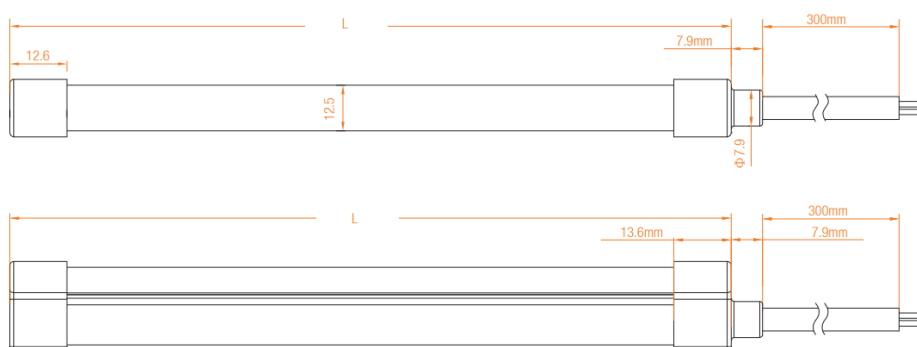

MEASUREMENTS AND MATERIAL FEATURES

Measurements	10 x 23 x max.run length mm
Cutable every...	50 mm

LIGHTING CHARACTERISTICS COLORS

Light color	Red/Green/Blue/Yellow/ Pink/RGB
Beam angle	180°
CRI	-
SDCM	3
Lumen / meter	
R	69 lm/m
G	213 lm/m
B	40 lm/m
Y	63 lm/m
P	81 lm/m
RGB	78 lm/m at RGB

LIGHTING CHARACTERISTICS TUNABLE WHITE

Light color	Tunable white ww+w 2200 to 6000K
CRI	RA90+
Lumen / meter	TW: 175 lm/m at ww+w

Accessories

<p>Aluminium profile 1000x12.5x15.5mm (L x W x H)</p>	
<p>Mounting Clips 20x12.5x15.5mm (L x W x H)</p>	
<p>End Caps IP67: 2 pin for WHT 3 pin for TW 4 pin for RGB</p>	
<p>Close End cap IP67</p>	

Light color	Unit cut	Max.run length CV	Max.run length CC
2100K	50 mm	5 m	25 m
2400K	50 mm	5 m	25 m
2700K	50 mm	5 m	25 m
3000K	50 mm	5 m	25m
3500K	50 mm	5 m	25 m
4000K	50 mm	5 m	25 m
5000K	50 mm	5 m	25 m
6000K	50 mm	5 m	25 m
TW	50 mm	5 m	-
R	50 mm	5 m	33 m
G	50 mm	5 m	25 m
B	50 mm	5 m	25 m
Y	50 mm	5 m	33 m
P	50 mm	5 m	25m
RGB	62.5 mm	5 m	-

Dimensions

Connection Diagram

Single Color Connection Diagram

Tunable White Connection Diagram

RGB Connection Diagram

PRODUCTTYPE	Dimension	POWER	LIGHT COLOR
EE -NL 1023 / 5 - 24	10x23 mm	WATT/m	2400 KELVIN