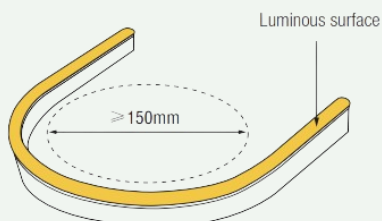

Power	5W/m
Input current	24 Vdc
IP rating	67
ambient Temp.	-25°C up to 55 °C

LIGHTING CHARACTERISTICS WHITE

Light color	2100/2400/2700/3000/3500 /4000/5000/6000K
Beam angle	180°
CRI	RA90+
Lumen / meter	2100K: 160 lm/m 2400K: 167 lm/m 2700K: 179 lm/m 3000K: 175 lm/m 3500K: 194 lm/m 4000K: 197 lm/m 5000K: 191 lm/m 6000K: 179 lm/m

MEASUREMENTS AND MATERIAL FEATURES

Measurements	10 x 23 x max.run length mm
Cutable every...	50 mm

LIGHTING CHARACTERISTICS COLORS

Light color	Red/Green/Blue/Yellow/ Pink/RGB
Beam angle	180°
CRI	-
SDCM	3
Lumen / meter	
R	69 lm/m
G	213 lm/m
B	40 lm/m
Y	63 lm/m
P	81 lm/m
RGB	78 lm/m at RGB

LIGHTING CHARACTERISTICS TUNABLE WHITE

Light color	Tunable white ww+w 2200 to 6000K
CRI	RA90+
Lumen / meter	TW: 175 lm/m at ww+w

Accessories

<p>Aluminium profile 1000x12.5x15.5mm (L x W x H)</p>	
<p>Mounting Clips 20x12.5x15.5mm (L x W x H)</p>	
<p>End Caps IP67: 2 pin for WHT 3 pin for TW 4 pin for RGB</p>	
<p>Close End cap IP67</p>	

Dimensions

Connection Diagram

Single Color Connection Diagram

Tunable White Connection Diagram

RGB Connection Diagram

PRODUCTTYPE	Dimension	POWER	LIGHT COLOR
EE -NL 1023 / 5 - 24	10x23 mm	WATT/m	2400 KELVIN