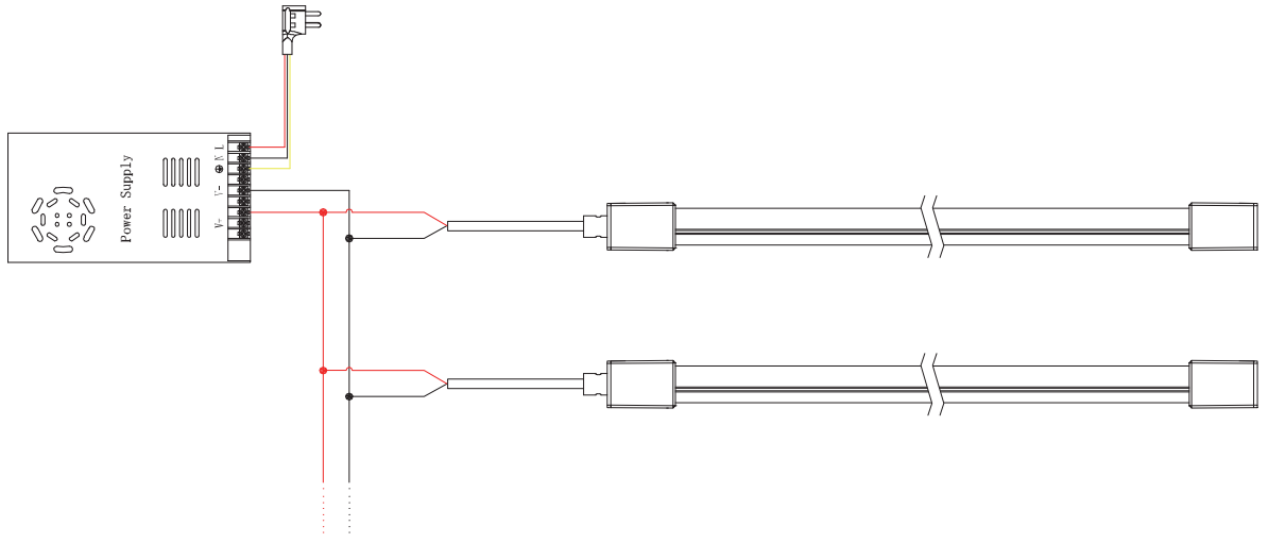

MEASUREMENTS AND MATERIAL FEATURES

Measurements	10 x 23 x max.run length mm
Cutable every...	50 mm

LIGHTING CHARACTERISTICS COLORS

Light color	Red/Green/Blue/Yellow/ Pink/RGB
Beam angle	180°
CRI	-
SDCM	3
Lumen / meter	
R	69 lm/m
G	213 lm/m
B	40 lm/m
Y	63 lm/m
P	81 lm/m
RGB	78 lm/m at RGB

LIGHTING CHARACTERISTICS TUNABLE WHITE

Light color	Tunable white ww+w 2200 to 6000K
CRI	RA90+
Lumen / meter	TW: 175 lm/m at ww+w

Accessories

<p>Aluminium profile 1000x12.5x15.5mm (L x W x H)</p>	
<p>Mounting Clips 20x12.5x15.5mm (L x W x H)</p>	
<p>End Caps IP67: 2 pin for WHT 3 pin for TW 4 pin for RGB</p>	
<p>Close End cap IP67</p>	

Light color	Unit cut	Max.run length CV	Max.run length CC
2100K	50 mm	5 m	25 m
2400K	50 mm	5 m	25 m
2700K	50 mm	5 m	25 m
3000K	50 mm	5 m	25m
3500K	50 mm	5 m	25 m
4000K	50 mm	5 m	25 m
5000K	50 mm	5 m	25 m
6000K	50 mm	5 m	25 m
TW	50 mm	5 m	-
R	50 mm	5 m	33 m
G	50 mm	5 m	25 m
B	50 mm	5 m	25 m
Y	50 mm	5 m	33 m
P	50 mm	5 m	25m
RGB	62.5 mm	5 m	-

Dimensions

Connection Diagram

Single Color Connection Diagram

Tunable White Connection Diagram

RGB Connection Diagram

PRODUCTTYPE	Dimension	POWER	LIGHT COLOR
EE -NL 1023 / 5 - 24	10x23 mm	WATT/m	2400 KELVIN