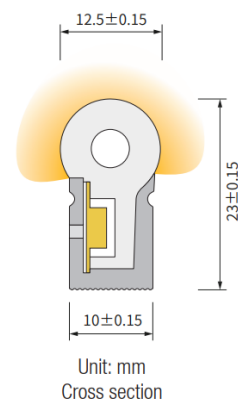

Power	5W/m
Input current	24 Vdc
IP rating	67
ambient Temp.	-25°C up to 55 °C

LIGHTING CHARACTERISTICS WHITE

Light color	2100/2400/2700/3000/3500 /4000/5000/6000K
Beam angle	180°
CRI	RA90+
Lumen / meter	2100K: 160 lm/m 2400K: 167 lm/m 2700K: 179 lm/m 3000K: 175 lm/m 3500K: 194 lm/m 4000K: 197 lm/m 5000K: 191 lm/m 6000K: 179 lm/m

MEASUREMENTS AND MATERIAL FEATURES

Measurements	10 x 23 x max.run length mm
Cutable every...	50 mm

LIGHTING CHARACTERISTICS COLORS

Light color	Red/Green/Blue/Yellow/ Pink/RGB
Beam angle	180°
CRI	-
SDCM	3
Lumen / meter	
R	69 lm/m
G	213 lm/m
B	40 lm/m
Y	63 lm/m
P	81 lm/m
RGB	78 lm/m at RGB

LIGHTING CHARACTERISTICS TUNABLE WHITE

Light color	Tunable white ww+w 2200 to 6000K
CRI	RA90+
Lumen / meter	TW: 175 lm/m at ww+w

Accessories

<p>Aluminium profile 1000x12.5x15.5mm (L x W x H)</p>	
<p>Mounting Clips 20x12.5x15.5mm (L x W x H)</p>	
<p>End Caps IP67: 2 pin for WHT 3 pin for TW 4 pin for RGB</p>	
<p>Close End cap IP67</p>	

Dimensions

Connection Diagram

Single Color Connection Diagram

Tunable White Connection Diagram

RGB Connection Diagram

PRODUCTTYPE	Dimension	POWER	LIGHT COLOR
EE -NL 1023 / 5 - 24	10x23 mm	WATT/m	2400 KELVIN