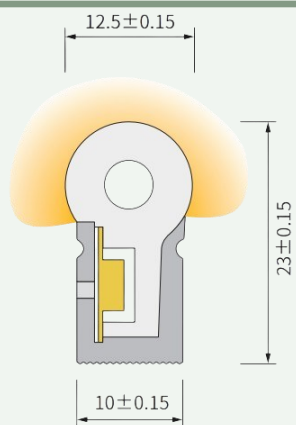

Power	5W/m
Input current	24 Vdc
IP rating	67
ambient Temp.	-25°C up to 55 °C

LIGHTING CHARACTERISTICS WHITE

Light color	2100/2400/2700/3000/3500 /4000/5000/6000K
Beam angle	180°
CRI	RA90+
Lumen / meter	2100K: 160 lm/m 2400K: 167 lm/m 2700K: 179 lm/m 3000K: 175 lm/m 3500K: 194 lm/m 4000K: 197 lm/m 5000K: 191 lm/m 6000K: 179 lm/m

MEASUREMENTS AND MATERIAL FEATURES

Measurements	10 x 23 x max.run length mm
Cutable every...	50 mm

LIGHTING CHARACTERISTICS COLORS

Light color	Red/Green/Blue/Yellow/ Pink/RGB
Beam angle	180°
CRI	-
SDCM	3
Lumen / meter	
R	69 lm/m
G	213 lm/m
B	40 lm/m
Y	63 lm/m
P	81 lm/m
RGB	78 lm/m at RGB

LIGHTING CHARACTERISTICS TUNABLE WHITE

Light color	Tunable white ww+w 2200 to 6000K
CRI	RA90+
Lumen / meter	TW: 175 lm/m at ww+w

Accessories

<p>Aluminium profile 1000x12.5x15.5mm (L x W x H)</p>	
<p>Mounting Clips 20x12.5x15.5mm (L x W x H)</p>	
<p>End Caps IP67: 2 pin for WHT 3 pin for TW 4 pin for RGB</p>	
<p>Close End cap IP67</p>	

Dimensions

Connection Diagram

Single Color Connection Diagram

Tunable White Connection Diagram

RGB Connection Diagram

PRODUCTTYPE	Dimension	POWER	LIGHT COLOR
EE -NL 1023 / 5 - 24	10x23 mm	WATT/m	2400 KELVIN