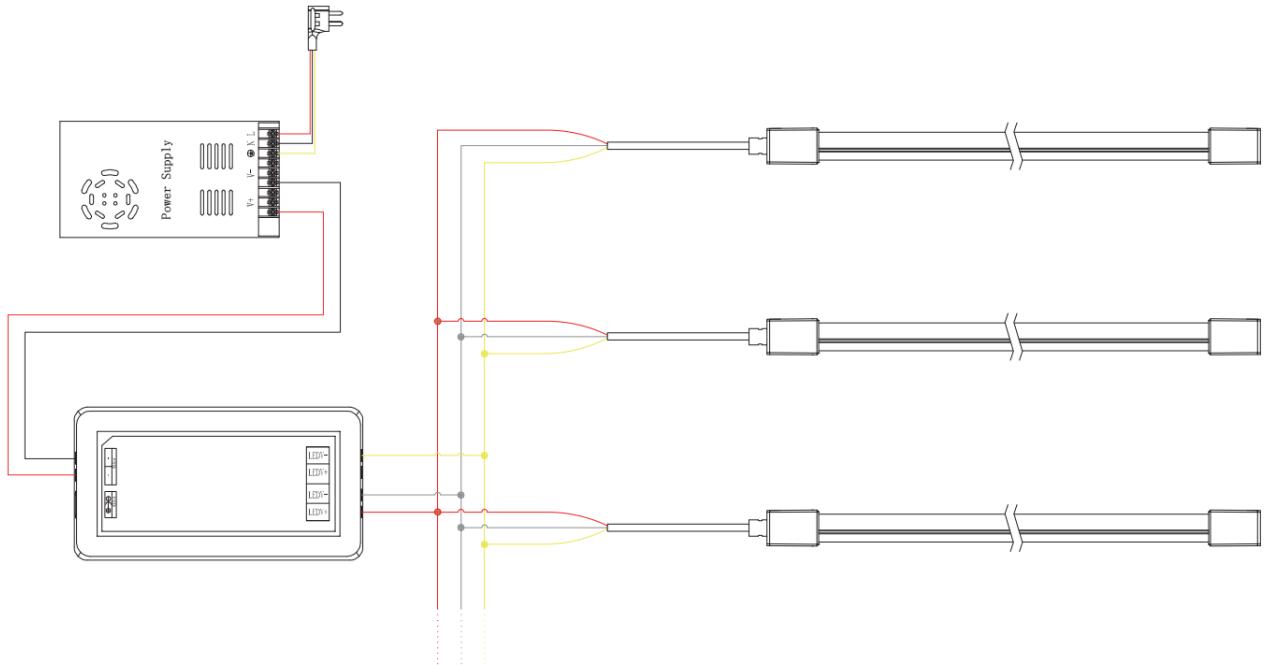

MEASUREMENTS AND MATERIAL FEATURES

Measurements	10 x 23 x max.run length mm
Cutable every...	50 mm

LIGHTING CHARACTERISTICS COLORS

Light color	Red/Green/Blue/Yellow/ Pink/RGB
Beam angle	180°
CRI	-
SDCM	3
Lumen / meter	
R	69 lm/m
G	213 lm/m
B	40 lm/m
Y	63 lm/m
P	81 lm/m
RGB	78 lm/m at RGB

LIGHTING CHARACTERISTICS TUNABLE WHITE

Light color	Tunable white ww+w 2200 to 6000K
CRI	RA90+
Lumen / meter	TW: 175 lm/m at ww+w

Accessories

<p>Aluminium profile 1000x12.5x15.5mm (L x W x H)</p>	
<p>Mounting Clips 20x12.5x15.5mm (L x W x H)</p>	
<p>End Caps IP67: 2 pin for WHT 3 pin for TW 4 pin for RGB</p>	
<p>Close End cap IP67</p>	

Light color	Unit cut	Max.run length CV	Max.run length CC
2100K	50 mm	5 m	25 m
2400K	50 mm	5 m	25 m
2700K	50 mm	5 m	25 m
3000K	50 mm	5 m	25m
3500K	50 mm	5 m	25 m
4000K	50 mm	5 m	25 m
5000K	50 mm	5 m	25 m
6000K	50 mm	5 m	25 m
TW	50 mm	5 m	-
R	50 mm	5 m	33 m
G	50 mm	5 m	25 m
B	50 mm	5 m	25 m
Y	50 mm	5 m	33 m
P	50 mm	5 m	25m
RGB	62.5 mm	5 m	-

Dimensions

Connection Diagram

Single Color Connection Diagram

Tunable White Connection Diagram

RGB Connection Diagram

PRODUCTTYPE	Dimension	POWER	LIGHT COLOR
EE -NL 1023 / 5 - 24	10x23 mm	WATT/m	2400 KELVIN