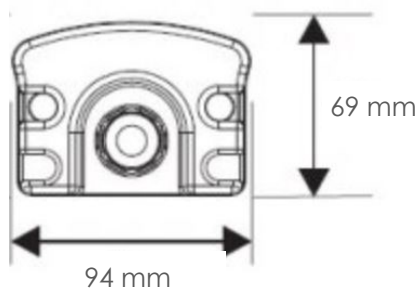

Power	50W
Input current	100-277 Vac
Dimmable	Optional dali
IP rating	IP65/IK09
Max. amb. Temp.	60°C

LIGHTING CHARACTERISTICS

Light color	3000/4000 K
CRI	RA80+
Lumen output	6567 lm
LED-type	SMD2835
Amount of LED's	288

MEASUREMENTS AND MATERIAL FEATURES

Measurements	1200 x 94 x 69 mm
Material	aluminium

TPH120-50/40

PRODUCTTYPE	DIMENSION	POWER	LIGHT COLOR
EE- TPH	120	50	40
TRI PROOF HIGH END	120 cm (length)	50 Watt	4000 K