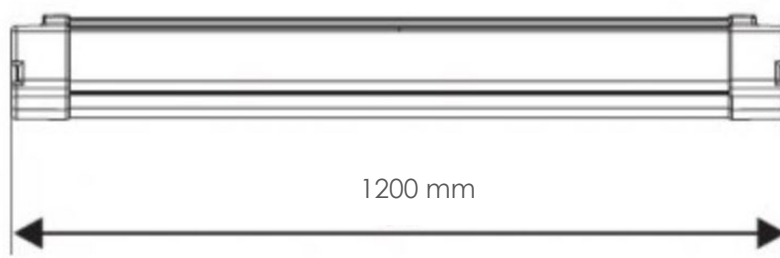

Power	50W
Input current	100-277 Vac
Dimmable	Optional dali
IP rating	IP65/IK09
Max. amb. Temp.	60°C

LIGHTING CHARACTERISTICS

Light color	3000/4000 K
CRI	RA80+
Lumen output	6567 lm
LED-type	SMD2835
Amount of LED's	288

MEASUREMENTS AND MATERIAL FEATURES

Measurements	1200 x 94 x 69 mm
Material	aluminium

TPH120-50/40

PRODUCTTYPE	DIMENSION	POWER	LIGHT COLOR
EE- TPH	120	50	40
TRI PROOF HIGH END	120 cm (length)	50 Watt	4000 K