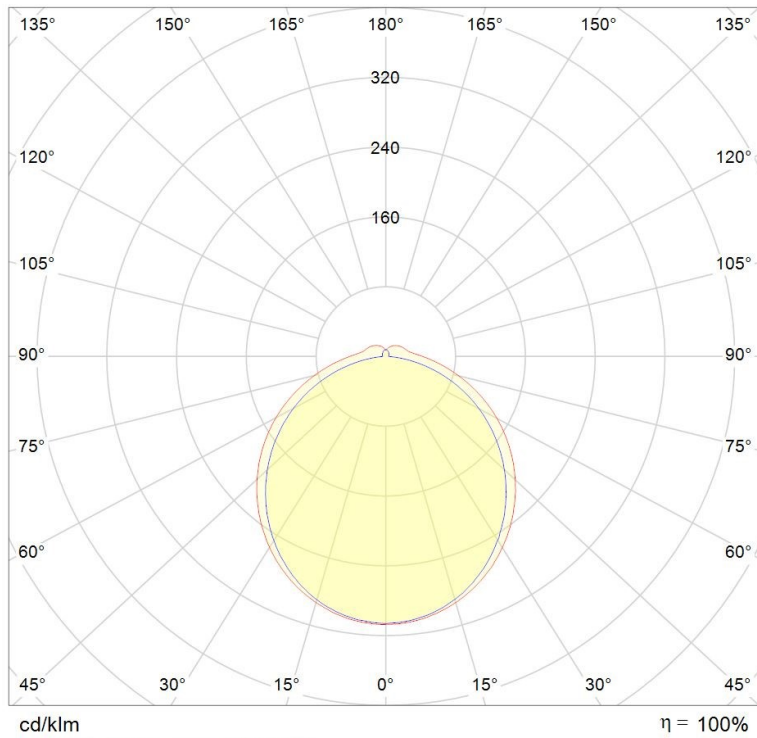

TPH

EE-TPH120-50

50W

3000/
4000 K

6567 lm

120°

Optional
Dali

TECHNICAL FEATURES

Power	50W
Input current	100-277 Vac
Dimmable	Optional dali
IP rating	IP65/IK09
Max. amb. Temp.	60°C

LIGHTING CHARACTERISTICS

Light color	3000/4000 K
CRI	RA80+
Lumen output	6567 lm
LED-type	SMD2835
Amount of LED's	288

MEASUREMENTS AND MATERIAL FEATURES

Measurements	1200 x 94 x 69 mm
Material	aluminium

TPH120-50/40

PRODUCTTYPE	DIMENSION	POWER	LIGHT COLOR
EE- TPH	120	50	40
TRI PROOF HIGH END	120 cm (length)	50 Watt	4000 K