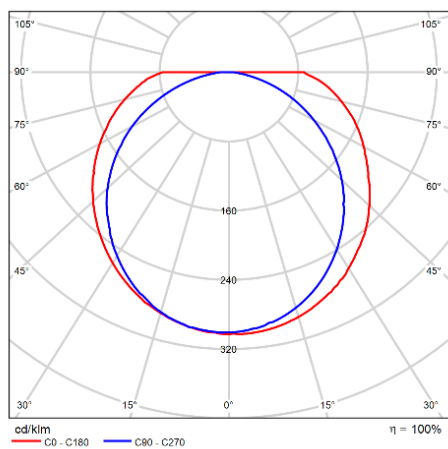

Power	60w
IP rating	IP65
Max. amb. Temp.	40C°
Linkable	yes
Optional	emergency unit (1h)

MEASUREMENTS AND MATERIAL FEATURES

Measurements	L1500 x W83 x H72 mm
Material	PC base & PC cover
Color	Grey

LIGHTING CHARACTERISTICS

Light color	4000 K°
Beam angle	120°
Lumen	6680 Lm
LED type	Osram 2835 SMD LED chip
CRI	RA80+
SDCM	2 steps
Life time	50000 h

DRIVER FEATURES

Brand	LIFUD or Eaglerise
Dimming type	Non-dimmable
Input voltage	220 VAC
SEC	1400 mA 36 V dc
Optional	Dali