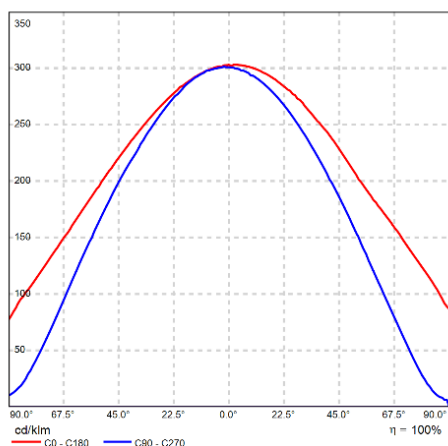

Linear LDC

	PRODUCTTYPE	POWER		LIGHT COLOR		OPTIONAL		OPTIONAL
EE-	TPS	60	-	40	-	EM	-	DA
	TRI PROOF	60 Watt		4000 K		EMERGENCY UNIT		DALI

SUMMARY PRODUCTCODES TPS60-40:

- EE-TPS60-40
- EE-TPS60-40-EM
- EE-TPS60-40-DA
- EE-TPS60-40-EM-DA