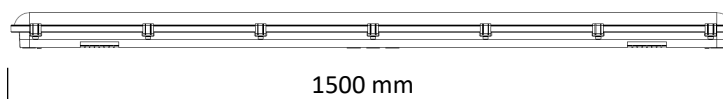

DRIVER FEATURES

Brand	LIFUD or Eaglerise
Dimming type	Non-dimmable
Input voltage	220 VAC
SEC	1400 mA 36 V dc
Optional	Dali