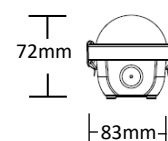

TPS

EE-TPS60-40

60W

4000K

6680 Lm

120°

Optional
Dali

TECHNICAL FEATURES

Power	60w
IP rating	IP65
Max. amb. Temp.	40C°
Linkable	yes
Optional	emergency unit (1h)

MEASUREMENTS AND MATERIAL FEATURES

Measurements	L1500 x W83 x H72 mm
Material	PC base & PC cover
Color	Grey

LIGHTING CHARACTERISTICS

Light color	4000 K°
Beam angle	120°
Lumen	6680 Lm
LED type	Osram 2835 SMD LED chip
CRI	RA80+
SDCM	2 steps
Life time	50000 h

DRIVER FEATURES

Brand	LIFUD or Eaglerise
Dimming type	Non-dimmable
Input voltage	220 VAC
SEC	1400 mA 36 V dc
Optional	Dali