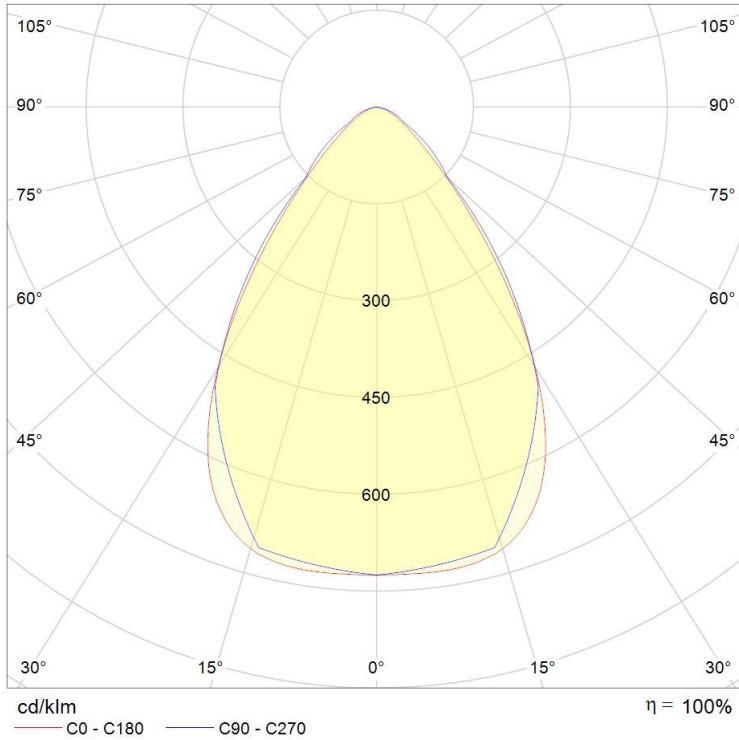

Power	36W
Input current	220-240 Vac
Dimmable	Optional triac / dali / 0-10V
IP rating	20
Max. amb. Temp.	40°C

LIGHTING CHARACTERISTICS

Light color	3000/4000 K
CRI	RA80+
Lumen output	4160 lm
UGR	<13
LED-type	SMD2835

MEASUREMENTS AND MATERIAL FEATURES

Measurements	595 x 595 mm
Material	aluminium
Color	white

PLXU 60Q2

PRODUCTTYPE	DIMENSIONS	POWER	LIGHT COLOR
EE- PLXU 60 Q2 / 36 - 30			
PANEL LIGHT	59,5 x 59,5 cm 2 LEDlines	36 Watt	3000 K