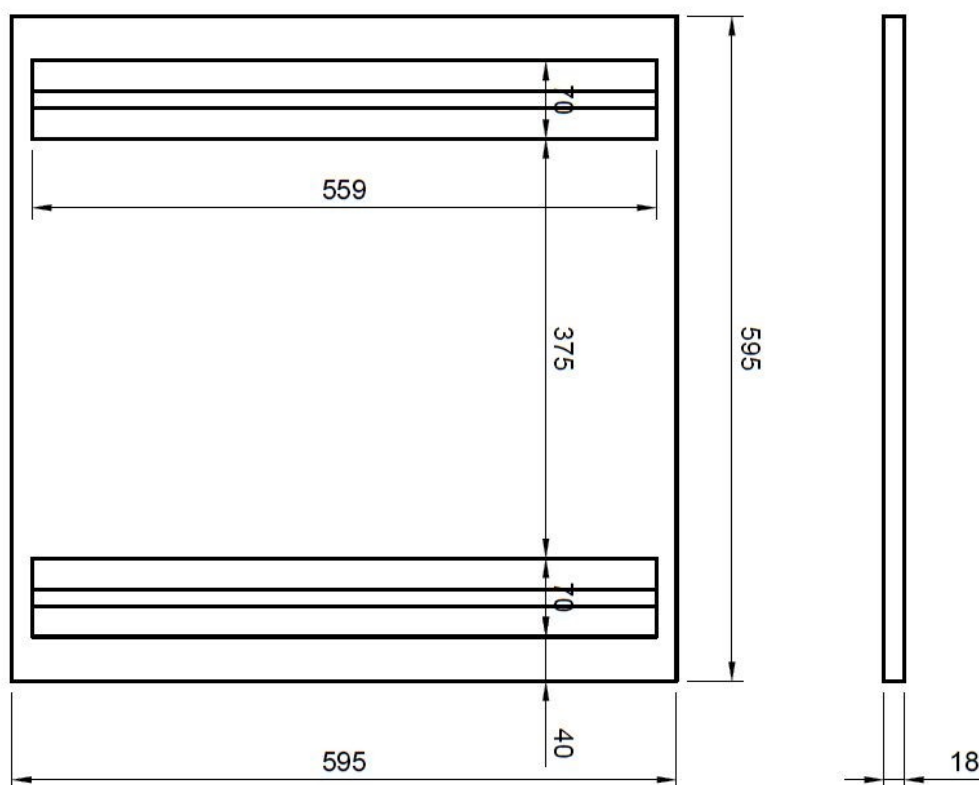

Power	36W
Input current	220-240 Vac
Dimmable	Optional triac / dali / 0-10V
IP rating	20
Max. amb. Temp.	40°C

LIGHTING CHARACTERISTICS

Light color	3000/4000 K
CRI	RA80+
Lumen output	4160 lm
UGR	<13
LED-type	SMD2835

MEASUREMENTS AND MATERIAL FEATURES

Measurements	595 x 595 mm
Material	aluminium
Color	white

PLXU 60Q2

PRODUCTTYPE	DIMENSIONS	POWER	LIGHT COLOR
EE- PLXU 60 Q2 / 36 - 30			
PANEL LIGHT	59,5 x 59,5 cm 2 LEDlines	36 Watt	3000 K