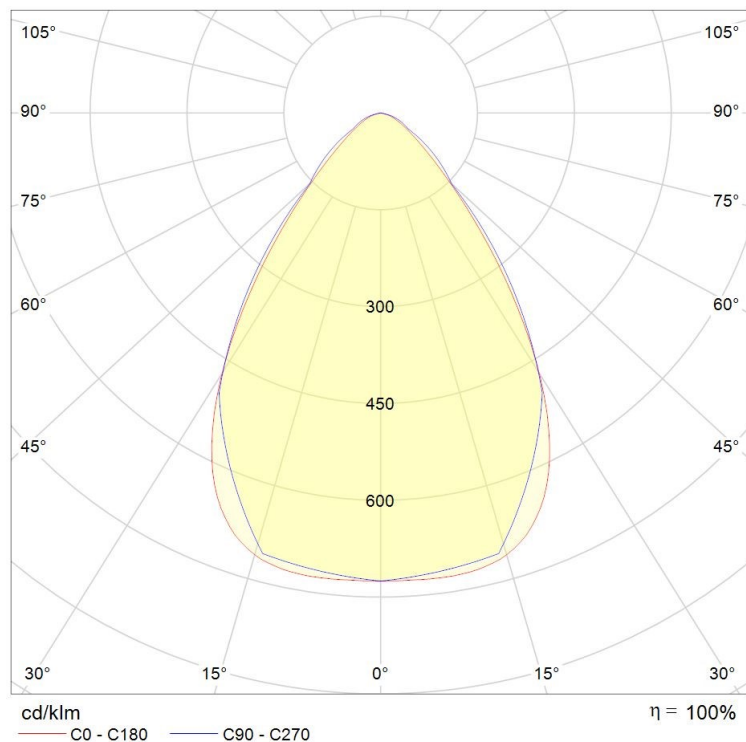

Power	45W
Input current	220-240 Vac
Dimmable	Optional triac / dali / 0-10V
IP rating	20
Max. amb. Temp.	40°C

LIGHTING CHARACTERISTICS

Light color	3000/4000 K
CRI	RA80+
Lumen output	5200 lm
UGR	<13
LED-type	SMD2835

MEASUREMENTS AND MATERIAL FEATURES

Measurements	595 x 595 mm
Material	aluminium
Color	white

PLXU 60Q2

PRODUCTTYPE	DIMENSIONS	POWER	LIGHT COLOR
EE- PLXU 60 Q2 / 45 - 30			
PANEL LIGHT	59,5 x 59,5 cm	45 Watt	3000 K