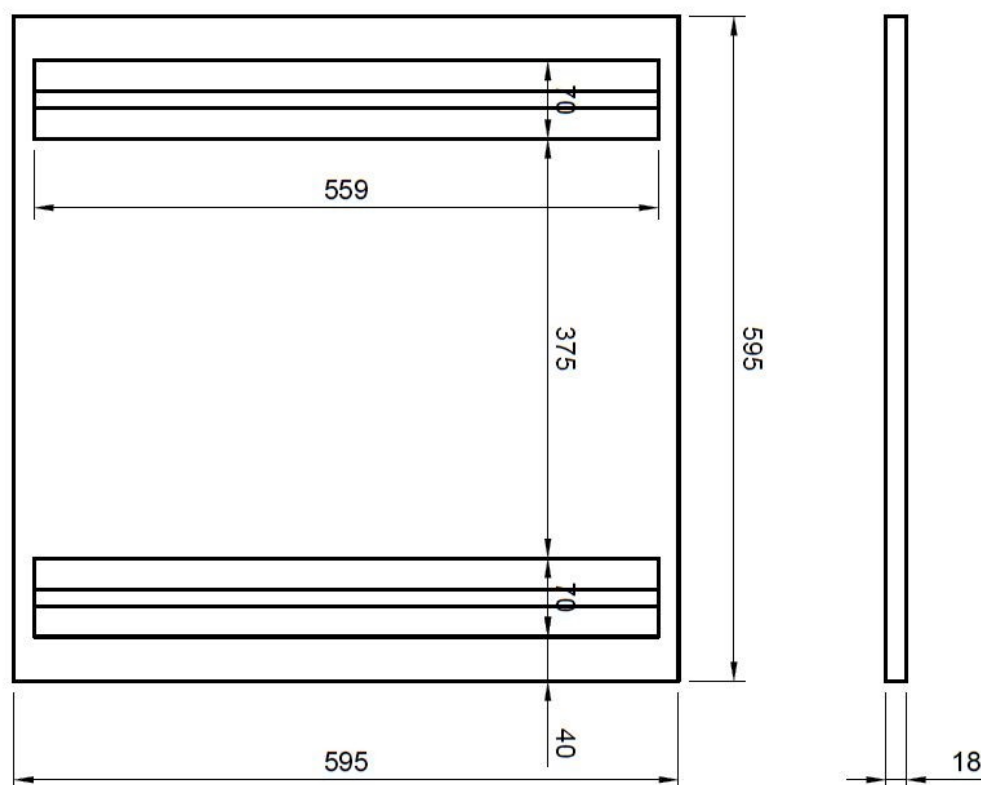

Power	45W
Input current	220-240 Vac
Dimmable	Optional triac / dali / 0-10V
IP rating	20
Max. amb. Temp.	40°C

LIGHTING CHARACTERISTICS

Light color	3000/4000 K
CRI	RA80+
Lumen output	5200 lm
UGR	<13
LED-type	SMD2835

MEASUREMENTS AND MATERIAL FEATURES

Measurements	595 x 595 mm
Material	aluminium
Color	white

PLXU 60Q2

PRODUCTTYPE	DIMENSIONS	POWER	LIGHT COLOR
EE- PLXU 60 Q2 / 45 - 30			
PANEL LIGHT	59,5 x 59,5 cm	45 Watt	3000 K