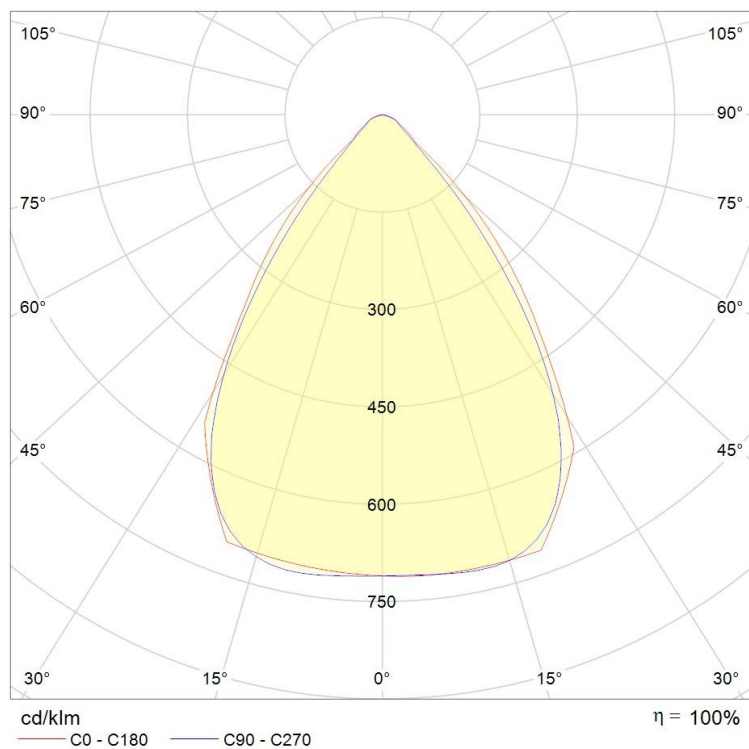

Power	36W
Input current	220-240 Vac
Dimmable	Optional triac / dali / 0-10V
IP rating	20
Max. amb. Temp.	40°C

LIGHTING CHARACTERISTICS

Light color	3000/4000 K
CRI	RA80+
Lumen output	4338 lm
UGR	<13
LED-type	SMD2835

MEASUREMENTS AND MATERIAL FEATURES

Measurements	595 x 595 mm
Material	aluminium
Color	white

PLXU 60Q4

PRODUCTTYPE	DIMENSIONS	POWER	LIGHT COLOR
EE- PLXU 60 Q4 / 36 - 30			
PANEL LIGHT	59,5 x 59,5 cm 4 LEDlines	36 Watt	3000 K