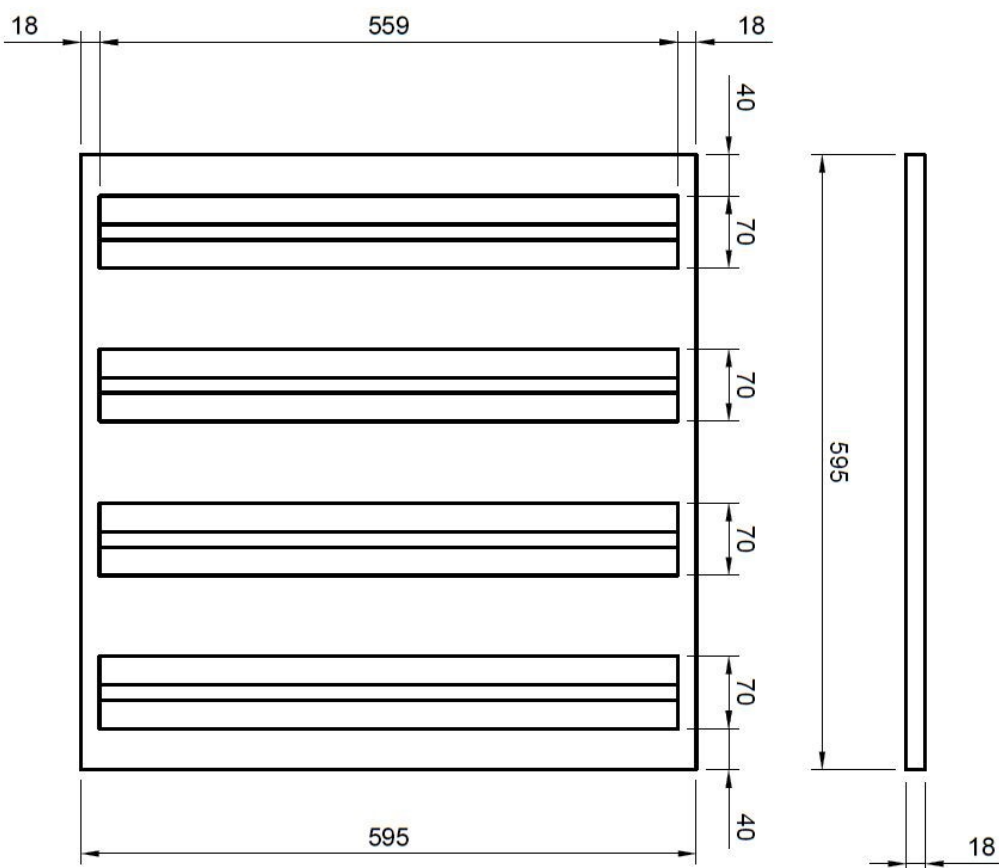

Power	36W
Input current	220-240 Vac
Dimmable	Optional triac / dali / 0-10V
IP rating	20
Max. amb. Temp.	40°C

LIGHTING CHARACTERISTICS

Light color	3000/4000 K
CRI	RA80+
Lumen output	4338 lm
UGR	<13
LED-type	SMD2835

MEASUREMENTS AND MATERIAL FEATURES

Measurements	595 x 595 mm
Material	aluminium
Color	white

PLXU 60Q4

PRODUCTTYPE	DIMENSIONS	POWER	LIGHT COLOR
EE- PLXU 60 Q4 / 36 - 30			
PANEL LIGHT	59,5 x 59,5 cm 4 LEDlines	36 Watt	3000 K