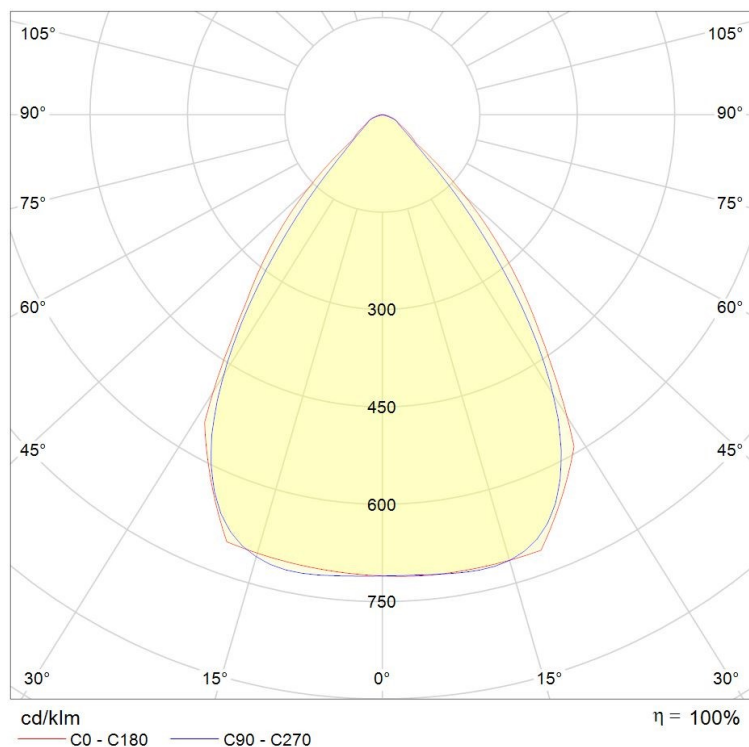

LIGHTING CHARACTERISTICS

|              |             |
|--------------|-------------|
| Light color  | 3000/4000 K |
| CRI          | RA80+       |
| Lumen output | 5422 lm     |
| UGR          | <13         |
| LED-type     | SMD2835     |

MEASUREMENTS AND MATERIAL FEATURES

|              |              |
|--------------|--------------|
| Measurements | 595 x 595 mm |
| Material     | aluminium    |
| Color        | white        |

**PLXU 60Q4**

| PRODUCTTYPE                     | DIMENSIONS                   | POWER   | LIGHT COLOR |
|---------------------------------|------------------------------|---------|-------------|
| <b>EE- PLXU 60 Q4 / 45 - 30</b> |                              |         |             |
| PANEL LIGHT                     | 59,5 x 59,5 cm<br>4 LEDlines | 45 Watt | 3000 K      |