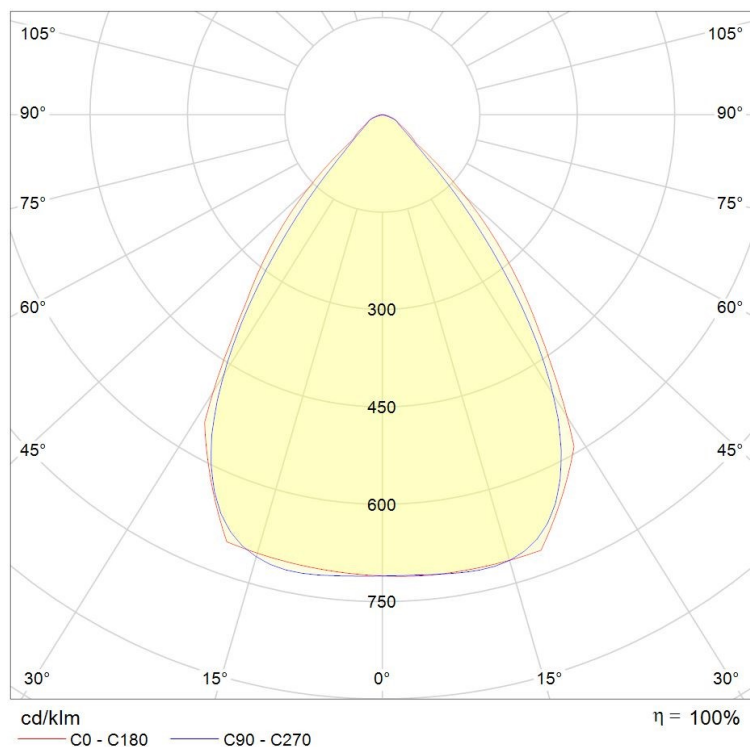

| | |
|-----------------|-------------------------------|
| Power | 36W |
| Input current | 220-240 Vac |
| Dimmable | Optional triac / dali / 0-10V |
| IP rating | 20 |
| Max. amb. Temp. | 40°C |

LIGHTING CHARACTERISTICS

| | |
|--------------|-------------|
| Light color | 3000/4000 K |
| CRI | RA80+ |
| Lumen output | 4338 lm |
| UGR | <13 |
| LED-type | SMD2835 |

MEASUREMENTS AND MATERIAL FEATURES

| | |
|--------------|---------------|
| Measurements | 295 x 1195 mm |
| Material | aluminium |
| Color | white |

PLXU 120Q2

| PRODUCTTYPE | DIMENSIONS | POWER | LIGHT COLOR |
|-----------------|----------------------------|-----------|-------------|
| EE- PLXU | 120 Q2 / | 36 | - 30 |
| PANEL LIGHT | 29,5 x 119,5 cm 2 LEDlines | 36 Watt | 3000 K |