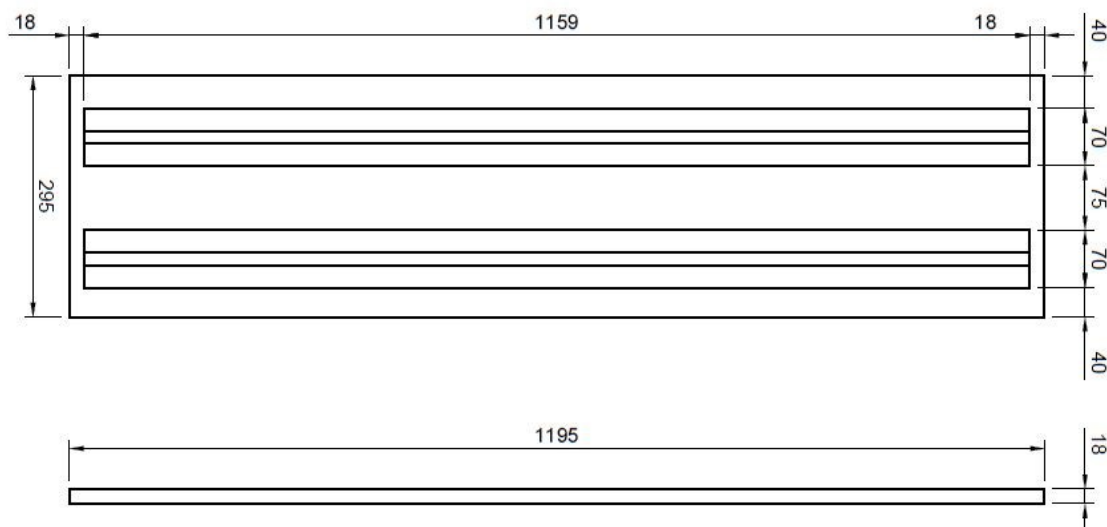

| | |
|-----------------|-------------------------------|
| Power | 36W |
| Input current | 220-240 Vac |
| Dimmable | Optional triac / dali / 0-10V |
| IP rating | 20 |
| Max. amb. Temp. | 40°C |

LIGHTING CHARACTERISTICS

| | |
|--------------|-------------|
| Light color | 3000/4000 K |
| CRI | RA80+ |
| Lumen output | 4338 lm |
| UGR | <13 |
| LED-type | SMD2835 |

MEASUREMENTS AND MATERIAL FEATURES

| | |
|--------------|---------------|
| Measurements | 295 x 1195 mm |
| Material | aluminium |
| Color | white |

PLXU 120Q2

| PRODUCTTYPE | DIMENSIONS | POWER | LIGHT COLOR |
|-----------------|----------------------------|-----------|-------------|
| EE- PLXU | 120 Q2 / | 36 | - 30 |
| PANEL LIGHT | 29,5 x 119,5 cm 2 LEDlines | 36 Watt | 3000 K |