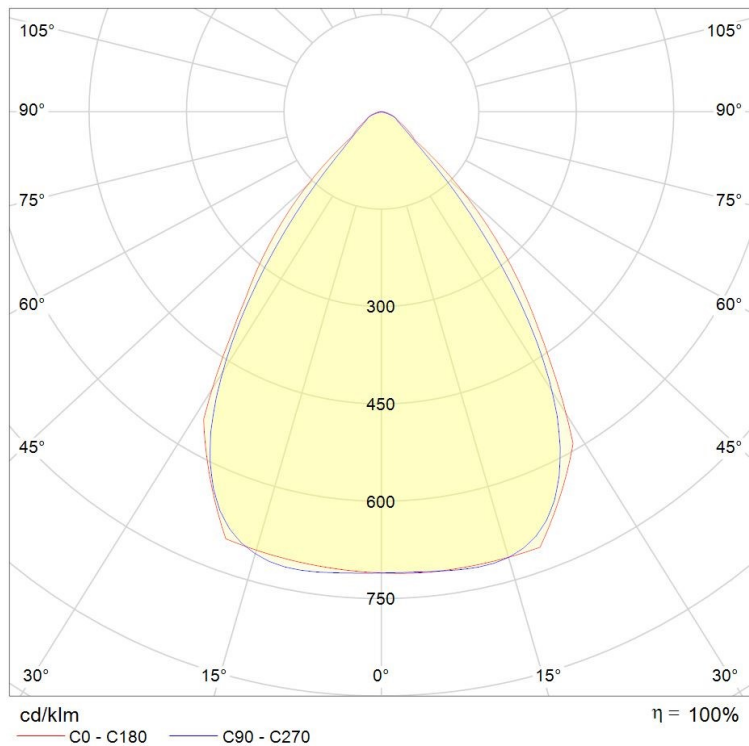

Power	45W
Input current	220-240 Vac
Dimmable	Optional triac / dali / 0-10V
IP rating	20
Max. amb. Temp.	40°C

LIGHTING CHARACTERISTICS

Light color	3000/4000 K
CRI	RA80+
Lumen output	5422 lm
UGR	<13
LED-type	SMD2835

MEASUREMENTS AND MATERIAL FEATURES

Measurements	295 x 1195 mm
Material	aluminium
Color	white

PLXU 120Q2

PRODUCTTYPE	DIMENSIONS	POWER	LIGHT COLOR
EE- PLXU	120 Q2 /	45	- 30
PANEL LIGHT	29,5 x 119,5 cm 2 LEDlines	45 Watt	3000 K