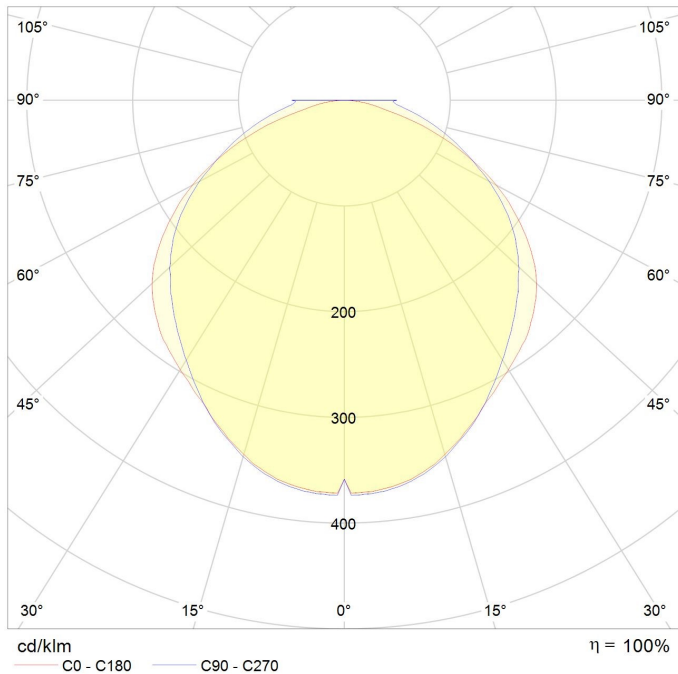

Power	5W
Input current	230 Vac
Dimmable	Triac, optional Dali
IP rating	20
Max. amb. Temp.	55°C

LIGHTING CHARACTERISTICS

Light color	2700/3000 K
Beam angle	110°
CRI	RA85
Lumen output	537 lm
LEDtype	2835 SMD
Amount of LED's	36

MEASUREMENTS AND MATERIAL FEATURES

Measurements	110 x 50 mm
Material	aluminium
Color	black/white

**RO05** - beam angle 110°

PRODUCTTYPE	POWER	LIGHT COLOR	COLOR
<b>EE- RO 05 / 27 B</b>			
ROTA	WATT	KELVIN	BLACK/WHITE

EE-RO05/27-W	5W, 2700°K, 560lm, Wit, ø110
EE-RO05/27-B	5W, 2700°K, 560lm, Zwart, ø110
EE-RO05/30-W	5W, 3000°K, 560lm, Wit, ø110
EE-RO05/30-B	5W, 3000°K, 560lm, Zwart, ø110
EE-RO05/27-W-DA	5W, 2700°K, 560lm, Wit, ø110, Dali
EE-RO05/27-B-DA	5W, 2700°K, 560lm, Zwart, ø110, Dali
EE-RO05/30-W-DA	5W, 3000°K, 560lm, Wit, ø110, Dali
EE-RO05/30-B-DA	5W, 3000°K, 560lm, Zwart, ø110, Dali