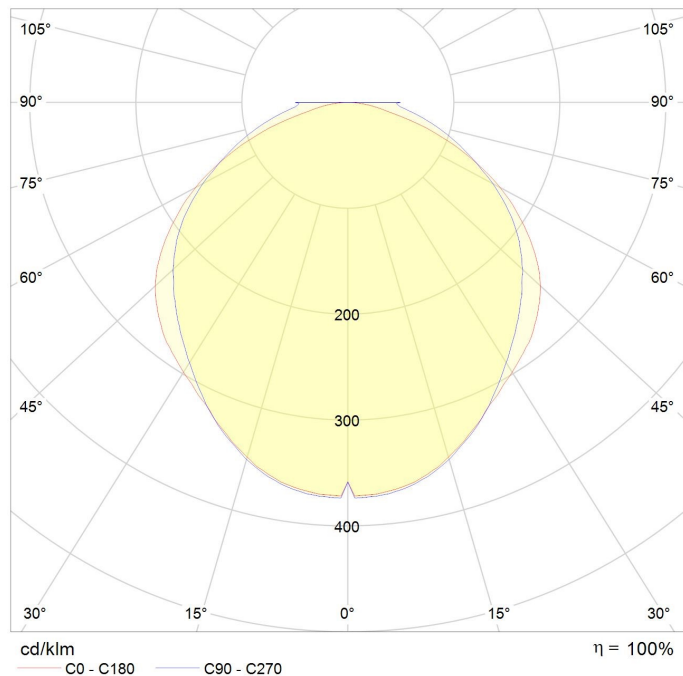

Power	5W
Input current	230 Vac
Dimmable	Triac, optional Dali
IP rating	20
Max. amb. Temp.	55°C

LIGHTING CHARACTERISTICS

Light color	2700/3000 K
Beam angle	110°
CRI	RA85
Lumen output	537 lm
LEDtype	2835 SMD
Amount of LED's	36

MEASUREMENTS AND MATERIAL FEATURES

Measurements	110 x 50 mm
Material	aluminium
Color	black/white

RO05 - beam angle 110°

PRODUCTTYPE	POWER	LIGHT COLOR	COLOR
EE- RO 05 / 27 B			
ROTA	WATT	KELVIN	BLACK/WHITE

EE-RO05/27-W	5W, 2700°K, 560lm, Wit, ø110
EE-RO05/27-B	5W, 2700°K, 560lm, Zwart, ø110
EE-RO05/30-W	5W, 3000°K, 560lm, Wit, ø110
EE-RO05/30-B	5W, 3000°K, 560lm, Zwart, ø110
EE-RO05/27-W-DA	5W, 2700°K, 560lm, Wit, ø110, Dali
EE-RO05/27-B-DA	5W, 2700°K, 560lm, Zwart, ø110, Dali
EE-RO05/30-W-DA	5W, 3000°K, 560lm, Wit, ø110, Dali
EE-RO05/30-B-DA	5W, 3000°K, 560lm, Zwart, ø110, Dali