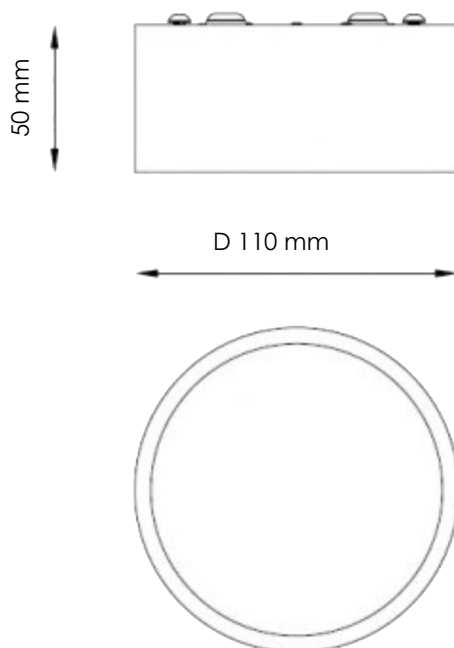

Power	5W
Input current	230 Vac
Dimmable	Triac, optional Dali
IP rating	20
Max. amb. Temp.	55°C

LIGHTING CHARACTERISTICS

Light color	2700/3000 K
Beam angle	110°
CRI	RA85
Lumen output	537 lm
LEDtype	2835 SMD
Amount of LED's	36

MEASUREMENTS AND MATERIAL FEATURES

Measurements	110 x 50 mm
Material	aluminium
Color	black/white

RO05 - beam angle 110°

PRODUCTTYPE	POWER	LIGHT COLOR	COLOR
EE- RO 05 / 27 B			
ROTA	WATT	KELVIN	BLACK/WHITE

EE-RO05/27-W	5W, 2700°K, 560lm, Wit, ø110
EE-RO05/27-B	5W, 2700°K, 560lm, Zwart, ø110
EE-RO05/30-W	5W, 3000°K, 560lm, Wit, ø110
EE-RO05/30-B	5W, 3000°K, 560lm, Zwart, ø110
EE-RO05/27-W-DA	5W, 2700°K, 560lm, Wit, ø110, Dali
EE-RO05/27-B-DA	5W, 2700°K, 560lm, Zwart, ø110, Dali
EE-RO05/30-W-DA	5W, 3000°K, 560lm, Wit, ø110, Dali
EE-RO05/30-B-DA	5W, 3000°K, 560lm, Zwart, ø110, Dali