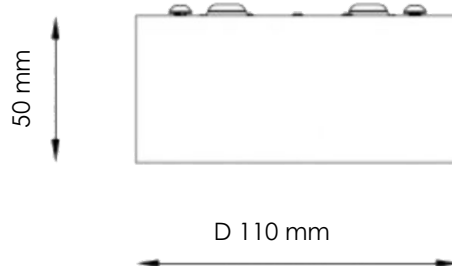

ROTA

EE-RO05

5W

2700K/  
3000K

537lm

110°

Dimmable  
TRIAC

TECHNICAL FEATURES

Power	5W
Input current	230 Vac
Dimmable	Triac, optional Dali
IP rating	20
Max. amb. Temp.	55°C

LIGHTING CHARACTERISTICS

Light color	2700/3000 K
Beam angle	110°
CRI	RA85
Lumen output	537 lm
LEDtype	2835 SMD
Amount of LED's	36

MEASUREMENTS AND MATERIAL FEATURES

Measurements	110 x 50 mm
Material	aluminium
Color	black/white

**RO05** - beam angle 110°

PRODUCTTYPE	POWER	LIGHT COLOR	COLOR
<b>EE- RO 05 / 27 B</b>			
ROTA	WATT	KELVIN	BLACK/WHITE

EE-RO05/27-W	5W, 2700°K, 560lm, Wit, ø110
EE-RO05/27-B	5W, 2700°K, 560lm, Zwart, ø110
EE-RO05/30-W	5W, 3000°K, 560lm, Wit, ø110
EE-RO05/30-B	5W, 3000°K, 560lm, Zwart, ø110
EE-RO05/27-W-DA	5W, 2700°K, 560lm, Wit, ø110, Dali
EE-RO05/27-B-DA	5W, 2700°K, 560lm, Zwart, ø110, Dali
EE-RO05/30-W-DA	5W, 3000°K, 560lm, Wit, ø110, Dali
EE-RO05/30-B-DA	5W, 3000°K, 560lm, Zwart, ø110, Dali