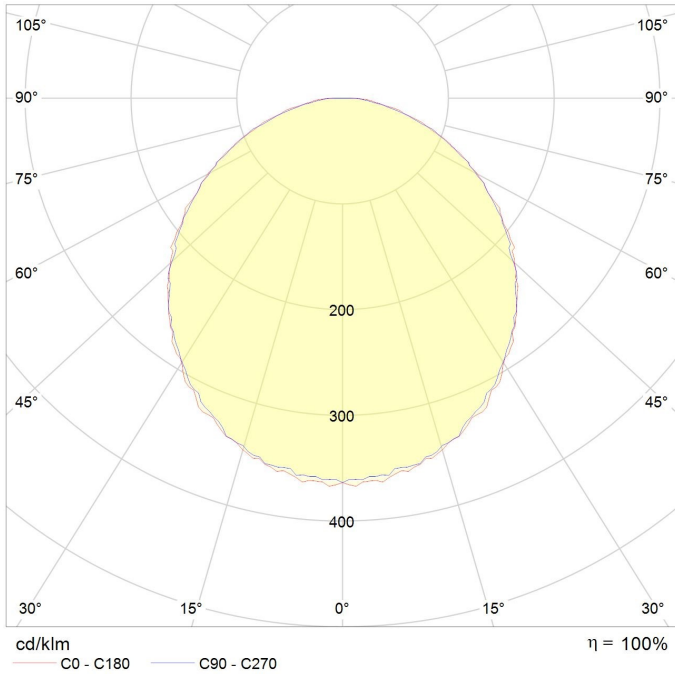

Power	12W
Input current	230 Vac
Dimmable	Triac
IP rating	20
Max. amb. Temp.	55°C

LIGHTING CHARACTERISTICS

Light color	2700/3000 K
Beam angle	110°
CRI	RA85
Lumen output	1290 lm
LEDtype	2835 SMD
Amount of LED's	60

MEASUREMENTS AND MATERIAL FEATURES

Measurements	160 x 50 mm
Material	aluminium
Color	black/white

D 160 mm

**RO12** - beam angle 110°

PRODUCTTYPE	POWER	LIGHT COLOR	COLOR
<b>EE- RO</b>	<b>12 / 27</b>	<b>B</b>	
ROTA	WATT	KELVIN	BLACK/WHITE

EE-RO12/27-W	12W, 2700°K, 1344lm, Wit, ø160
EE-RO12/27-B	12W, 2700°K, 1344lm, Zwart, ø160
EE-RO12/30-W	12W, 3000°K, 1344lm, Wit, ø160
EE-RO12/30-B	12W, 3000°K, 1344lm, Zwart, ø160
EE-RO12/27-W-DA	12W, 2700°K, 1344lm, Wit, ø160, Dali
EE-RO12/27-B-DA	12W, 2700°K, 1344lm, Zwart, ø160, Dali
EE-RO12/30-W-DA	12W, 3000°K, 1344lm, Wit, ø160, Dali
EE-RO12/30-B-DA	12W, 3000°K, 1344lm, Zwart, ø160, Dali