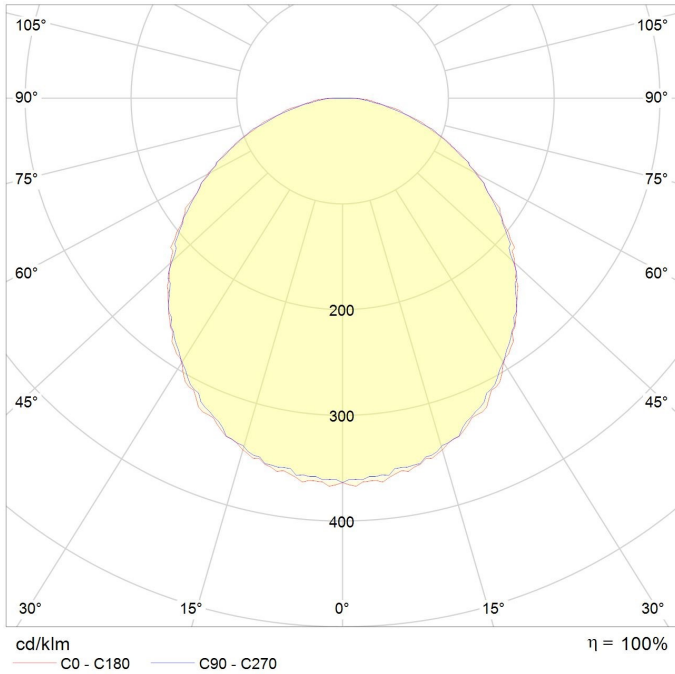

Power	12W
Input current	230 Vac
Dimmable	Triac
IP rating	20
Max. amb. Temp.	55°C

LIGHTING CHARACTERISTICS

Light color	2700/3000 K
Beam angle	110°
CRI	RA85
Lumen output	1290 lm
LEDtype	2835 SMD
Amount of LED's	60

MEASUREMENTS AND MATERIAL FEATURES

Measurements	160 x 50 mm
Material	aluminium
Color	black/white

RO12 - beam angle 110°

PRODUCTTYPE	POWER	LIGHT COLOR	COLOR
EE- RO	12 / 27	B	
ROTA	WATT	KELVIN	BLACK/WHITE

EE-RO12/27-W	12W, 2700°K, 1344lm, Wit, ø160
EE-RO12/27-B	12W, 2700°K, 1344lm, Zwart, ø160
EE-RO12/30-W	12W, 3000°K, 1344lm, Wit, ø160
EE-RO12/30-B	12W, 3000°K, 1344lm, Zwart, ø160
EE-RO12/27-W-DA	12W, 2700°K, 1344lm, Wit, ø160, Dali
EE-RO12/27-B-DA	12W, 2700°K, 1344lm, Zwart, ø160, Dali
EE-RO12/30-W-DA	12W, 3000°K, 1344lm, Wit, ø160, Dali
EE-RO12/30-B-DA	12W, 3000°K, 1344lm, Zwart, ø160, Dali