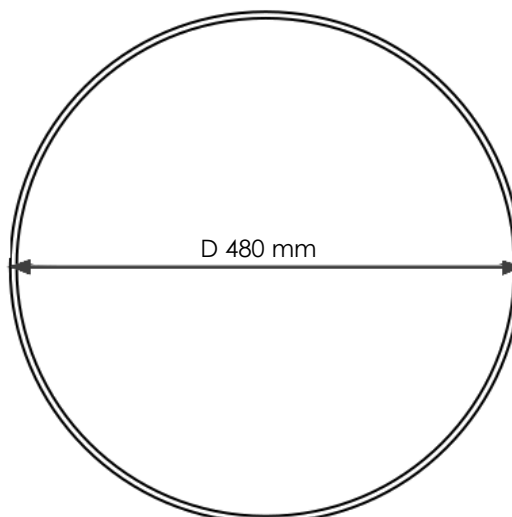

Power	45W
Input current	230 Vac
Dimmable	Triac, optional Dali
IP rating	20
Max. amb. Temp.	55°C

LIGHTING CHARACTERISTICS

Light color	3000 K
Beam angle	110°
CRI	RA85
Lumen output	5038 lm
LEDtype	2835 SMD
Amount of LED's	480

MEASUREMENTS AND MATERIAL FEATURES

Measurements	480 x 60 mm
Material	aluminium
Color	black/white
Suspension kit	optional

60 mm

D 480 mm

RO45 - beam angle 110°

PRODUCTTYPE	POWER	LIGHT COLOR	COLOR
EE- RO	45 / 30	B	
ROTA	WATT	KELVIN	BLACK/WHITE