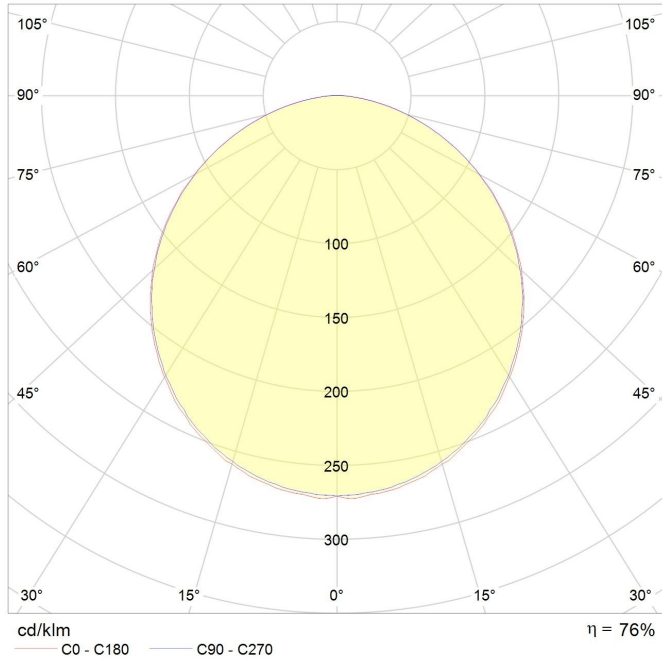

Power	45W
Input current	230 Vac
Dimmable	Triac, optional Dali
IP rating	20
Max. amb. Temp.	55°C

LIGHTING CHARACTERISTICS

Light color	3000 K
Beam angle	110°
CRI	RA85
Lumen output	5038 lm
LEDtype	2835 SMD
Amount of LED's	480

MEASUREMENTS AND MATERIAL FEATURES

Measurements	480 x 60 mm
Material	aluminium
Color	black/white
Suspension kit	optional

60 mm

D 480 mm

RO45 - beam angle 110°

PRODUCTTYPE	POWER	LIGHT COLOR	COLOR
EE- RO	45 / 30	B	
ROTA	WATT	KELVIN	BLACK/WHITE