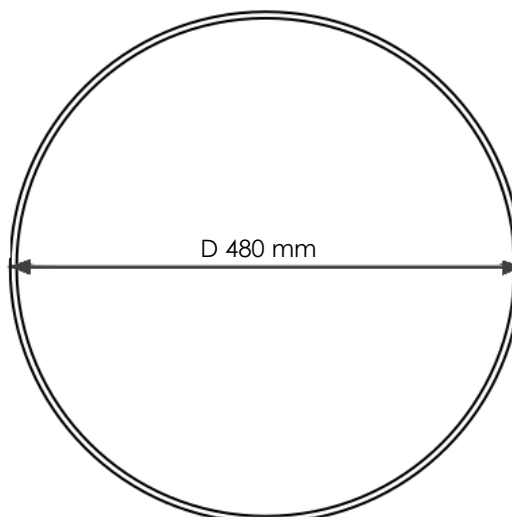

Power	45W
Input current	230 Vac
Dimmable	Triac, optional Dali
IP rating	20
Max. amb. Temp.	55°C

LIGHTING CHARACTERISTICS

Light color	3000 / 4000 K
Beam angle	110°
CRI	RA85
Lumen output	5038 lm
LEDtype	2835 SMD
Amount of LED's	480

MEASUREMENTS AND MATERIAL FEATURES

Measurements	480 x 60 mm
Material	aluminium
Color	black/white
Suspension kit	optional

60 mm

D 480 mm

RO45 - beam angle 110°

PRODUCTTYPE	POWER	LIGHT COLOR	COLOR
EE- RO 45 / 30 B			
ROTA	WATT	KELVIN	BLACK/WHITE