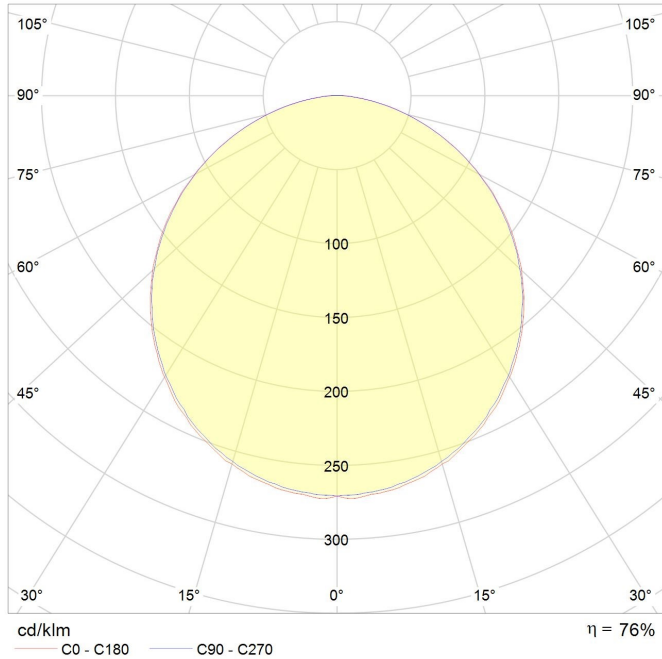

Power	45W
Input current	230 Vac
Dimmable	Triac, optional Dali
IP rating	20
Max. amb. Temp.	55°C

LIGHTING CHARACTERISTICS

Light color	3000 / 4000 K
Beam angle	110°
CRI	RA85
Lumen output	5038 lm
LEDtype	2835 SMD
Amount of LED's	480

MEASUREMENTS AND MATERIAL FEATURES

Measurements	480 x 60 mm
Material	aluminium
Color	black/white
Suspension kit	optional

60 mm

D 480 mm

RO45 - beam angle 110°

PRODUCTTYPE	POWER	LIGHT COLOR	COLOR
EE- RO 45 / 30 B			
ROTA	WATT	KELVIN	BLACK/WHITE