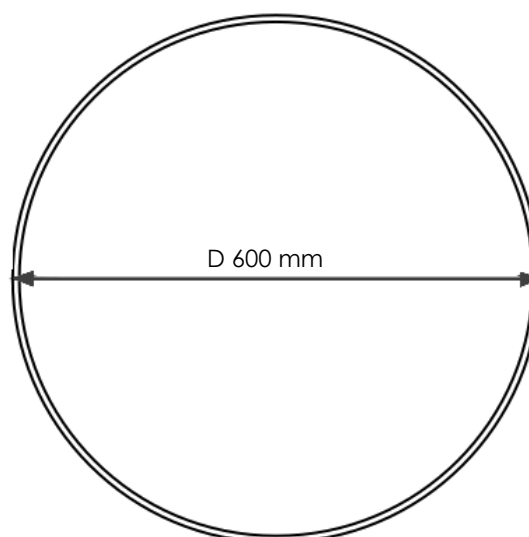

Power	60W
Input current	230 Vac
IP rating	20
Max. amb. Temp.	55°C
Dimmable	Optional Dali/0-10V

LIGHTING CHARACTERISTICS

Light color	3000 K
Beam angle	110°
CRI	RA85
Lumen output	6717 lm
LEDtype	2835 SMD
Amount of LED's	736
Lifetime	L80B10 50000h
SDCM	3

MEASUREMENTS AND MATERIAL FEATURES

Measurements	600 x 60 mm
Material	aluminium
Color	black/white
Suspension kit	optional

60 mm

D 600 mm

RO60 - beam angle 110°

PRODUCTTYPE	POWER	LIGHT COLOR	COLOR
EE- RO	60 / 30	B	
ROTA	WATT	KELVIN	BLACK/WHITE