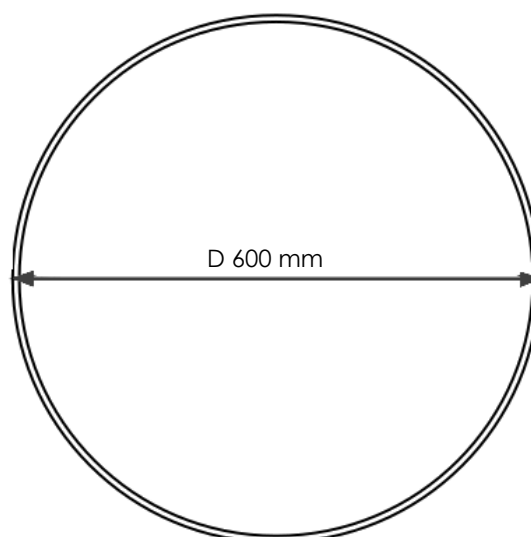

Power	60W
Input current	230 Vac
IP rating	20
Max. amb. Temp.	55°C
Dimmable	Optional Dali/0-10V

LIGHTING CHARACTERISTICS

Light color	3000/4000 K
Beam angle	110°
CRI	RA85
Lumen output	6717 lm
LEDtype	2835 SMD
Amount of LED's	736
Lifetime	L80B10 50000h
SDCM	3

MEASUREMENTS AND MATERIAL FEATURES

Measurements	600 x 60 mm
Material	aluminium
Color	black/white
Suspension kit	optional

60 mm

D 600 mm

**RO60** - beam angle 110°

PRODUCTTYPE	POWER	LIGHT COLOR	COLOR
<b>EE- RO</b>	<b>60 / 30</b>	<b>B</b>	
ROTA	WATT	KELVIN	BLACK/WHITE