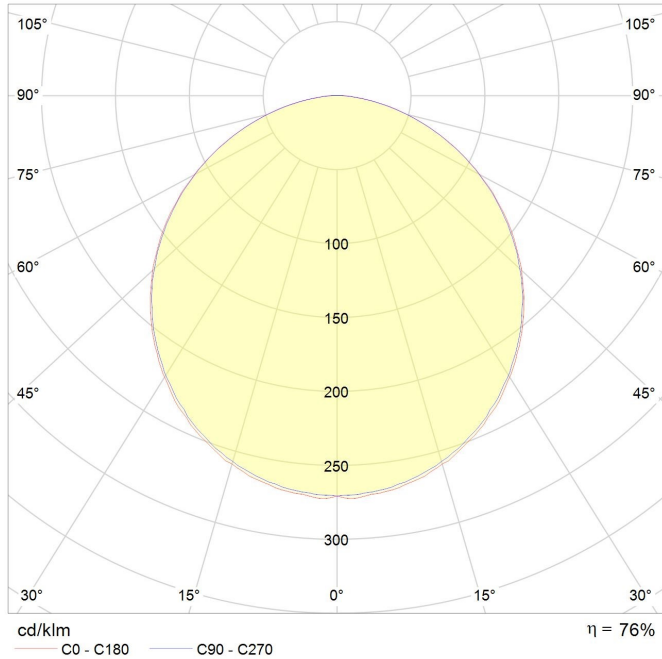

Power	60W
Input current	230 Vac
IP rating	20
Max. amb. Temp.	55°C
Dimmable	Optional Dali/0-10V

LIGHTING CHARACTERISTICS

Light color	3000/4000 K
Beam angle	110°
CRI	RA85
Lumen output	6717 lm
LEDtype	2835 SMD
Amount of LED's	736
Lifetime	L80B10 50000h
SDCM	3

MEASUREMENTS AND MATERIAL FEATURES

Measurements	600 x 60 mm
Material	aluminium
Color	black/white
Suspension kit	optional

60 mm

D 600 mm

**RO60** - beam angle 110°

PRODUCTTYPE	POWER	LIGHT COLOR	COLOR
<b>EE- RO</b>	<b>60 / 30</b>	<b>B</b>	
ROTA	WATT	KELVIN	BLACK/WHITE