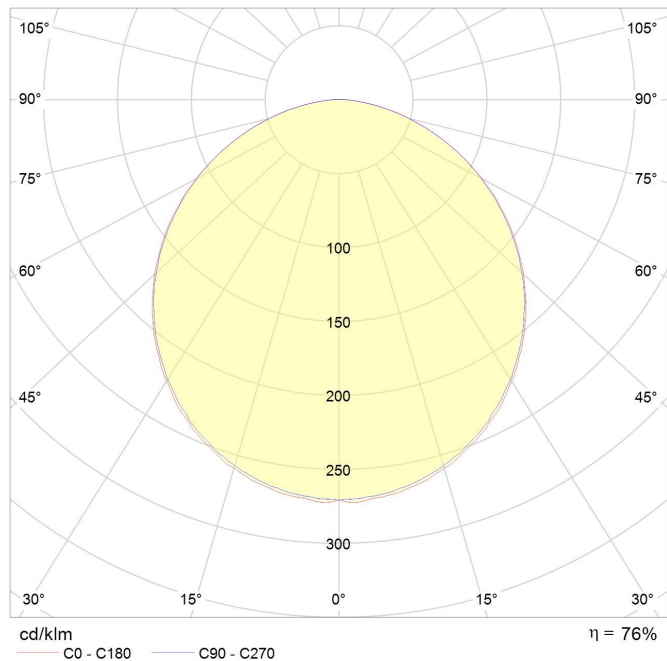

ROTA

EE-RO60

60W

3000K

6717 lm

110°

Optional
Dali/0-10V

TECHNICAL FEATURES

Power	60W
Input current	230 Vac
IP rating	20
Max. amb. Temp.	55°C
Dimmable	Optional Dali/0-10V

LIGHTING CHARACTERISTICS

Light color	3000 K
Beam angle	110°
CRI	RA85
Lumen output	6717 lm
LEDtype	2835 SMD
Amount of LED's	736
Lifetime	L80B10 50000h
SDCM	3

MEASUREMENTS AND MATERIAL FEATURES

Measurements	600 x 60 mm
Material	aluminium
Color	black/white
Suspension kit	optional

60 mm

D 600 mm

RO60 - beam angle 110°

PRODUCTTYPE	POWER	LIGHT COLOR	COLOR
EE- RO	60 / 30	B	
ROTA	WATT	KELVIN	BLACK/WHITE