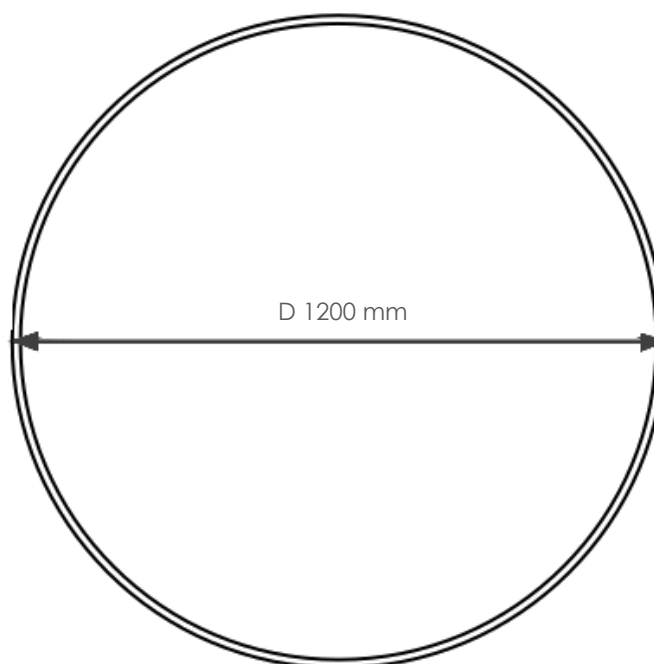

ROTA

EE-RO 120

160W

3000K

17 912 lm

110°

Optional  
Dali/0-10V

TECHNICAL FEATURES

Power	160W
Input current	230 Vac
IP rating	20
Max. amb. Temp.	55°C
Dimmable	Optional Dali/0-10V

LIGHTING CHARACTERISTICS

Light color	3000 K
Beam angle	110°
CRI	RA85
Lumen output	17 912 lm
LEDtype	2835 SMD
Amount of LED's	3040

MEASUREMENTS AND MATERIAL FEATURES

Measurements	1200 x 80 mm
Material	aluminium
Color	black/white
Suspension kit	optional

**RO120** - beam angle 110°

PRODUCTTYPE	POWER	LIGHT COLOR	COLOR
<b>EE- RO</b>	<b>120 / 30</b>	<b>B</b>	
ROTA	WATT	KELVIN	BLACK/WHITE

EE-RO120/30-W	160W, 3000°K, 17112lm, Wit, ø1200
EE-RO120/30-B	160W, 3000°K, 17112lm, Zwart, ø1200
EE-RO120/30-W-DA	160W, 3000°K, 17112lm, Wit, ø1200, Dali
EE-RO120/30-B-DA	160W, 3000°K, 17112lm, Zwart, ø1200, Dali