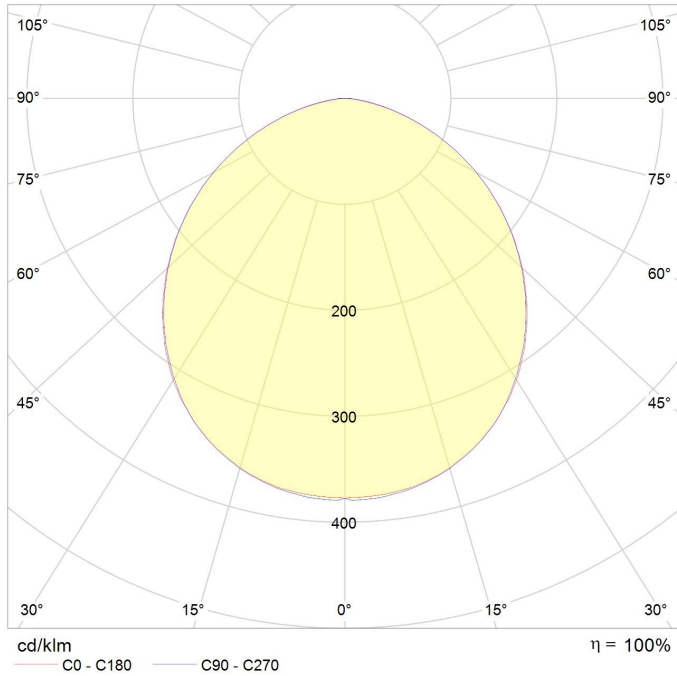

ROTA

EE-RO 120

160W

3000K

17 912 lm

110°

Optional  
Dali/0-10V

TECHNICAL FEATURES

Power	160W
Input current	230 Vac
IP rating	20
Max. amb. Temp.	55°C
Dimmable	Optional Dali/0-10V

LIGHTING CHARACTERISTICS

Light color	3000 K
Beam angle	110°
CRI	RA85
Lumen output	17 912 lm
LEDtype	2835 SMD
Amount of LED's	3040

MEASUREMENTS AND MATERIAL FEATURES

Measurements	1200 x 80 mm
Material	aluminium
Color	black/white
Suspension kit	optional

**RO120** - beam angle 110°

PRODUCTTYPE	POWER	LIGHT COLOR	COLOR
<b>EE- RO</b>	<b>120 / 30</b>	<b>B</b>	
ROTA	WATT	KELVIN	BLACK/WHITE

EE-RO120/30-W	160W, 3000°K, 17112lm, Wit, ø1200
EE-RO120/30-B	160W, 3000°K, 17112lm, Zwart, ø1200
EE-RO120/30-W-DA	160W, 3000°K, 17112lm, Wit, ø1200, Dali
EE-RO120/30-B-DA	160W, 3000°K, 17112lm, Zwart, ø1200, Dali